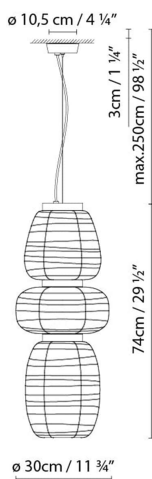

B.lux

MISKO S

By Stone Designs

Description:

Japanese-inspired single or multiple suspension lamp, all of them created around a disc that houses the light source (E27). This disc is available in a walnut or painted matte black finish, which supports the textured blown-glass diffuser that comes in an opal matte white finish. The single-unit suspension lamps have one glass diffuser and are available in three sizes (S15, S25 and S35). The multiple-unit lamps allow for different configurations, since the customer can choose to set them up with two glass diffusers (S2 Glass) or three (S3 Glass). Black textile cable.

MISKO S15

MISKO S25

MISKO S35

MISKO S2 GLASS

MISKO S3 GLASS

● Black (matte) ● Natural Walnut

CODE	LAMP	LIGHT SOURCE	DIM	BULB	kg
756305	MISKO S15 BLACK	LED 10W (E27)	A++		3,6
756306	MISKO S25 BLACK	Fluo. max. 11W (E27)	A		2,9
756307	MISKO S35 BLACK				3,9

756315	MISKO S15 BLACK SUPERIOR				
756316	MISKO S25 BLACK SUPERIOR				
756317	MISKO S35 BLACK SUPERIOR				
756325	MISKO S15 BLACK INTERMEDIATE				
756326	MISKO S25 BLACK INTERMEDIATE	LED 10W (E27) Fluo. max. 11W (E27)	A++ A		LED  
756327	MISKO S35 BLACK INTERMEDIATE				
756335	MISKO S15 BLACK INFERIOR				
756336	MISKO S25 BLACK INFERIOR				
756337	MISKO S35 BLACK INFERIOR				
756303	MISKO S15 WALNUT				3,6
756304	MISKO S25 WALNUT	LED 10W (E27) Fluo. max. 11W (E27)	A++ A		LED  
756308	MISKO S35 WALNUT				
756313	MISKO S15 WALNUT SUPERIOR				
756314	MISKO S25 WALNUT SUPERIOR				
756318	MISKO S35 WALNUT SUPERIOR				
756323	MISKO S15 WALNUT INTERMEDIATE				
756324	MISKO S25 WALNUT INTERMEDIATE	LED 10W (E27) Fluo. max. 11W (E27)	A++ A		LED  
756328	MISKO S35 WALNUT INTERMEDIATE				
756333	MISKO S15 WALNUT INFERIOR				
756334	MISKO S25 WALNUT INFERIOR				
756338	MISKO S35 WALNUT INFERIOR				