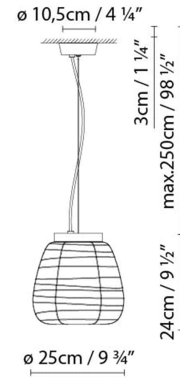

B.lux

MISKO S

By Stone Designs

Description:

Japanese-inspired single or multiple suspension lamp, all of them created around a disc that houses the light source (E27). This disc is available in a walnut or painted matte black finish, which supports the textured blown-glass diffuser that comes in an opal matte white finish. The single-unit suspension lamps have one glass diffuser and are available in three sizes (S15, S25 and S35). The multiple-unit lamps allow for different configurations, since the customer can choose to set them up with two glass diffusers (S2 Glass) or three (S3 Glass). Black textile cable.

MISKO S15

MISKO S25

MISKO S35

MISKO S2 GLASS

MISKO S3 GLASS

● Black (matte) ● Natural Walnut

CODE	LAMP	LIGHT SOURCE	DIM	BULB	kg
756305	MISKO S15 BLACK	LED 10W (E27)	A++		3,6
756306	MISKO S25 BLACK	Fluo. max. 11W (E27)	A		2,9
756307	MISKO S35 BLACK				3,9