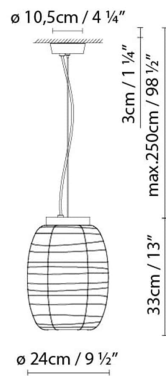

MISKO S15

MISKO S25

MISKO S35

MISKO S2 GLASS

MISKO S3 GLASS

● Black (matte)   ● Natural Walnut

CODE	LAMP	LIGHT SOURCE	DIM	BULB	kg
756305	MISKO S15 BLACK	LED 10W (E27)	A++		3,6
756306	MISKO S25 BLACK	Fluo. max. 11W (E27)	A		2,9
756307	MISKO S35 BLACK				3,9