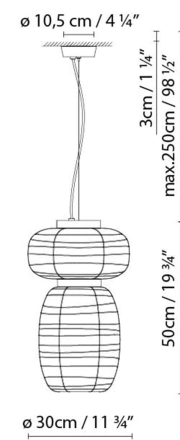

B.lux

MISKO S

By Stone Designs

Description:

Japanese-inspired single or multiple suspension lamp, all of them created around a disc that houses the light source (E27). This disc is available in a walnut or painted matte black finish, which supports the textured blown-glass diffuser that comes in an opal matte white finish. The single-unit suspension lamps have one glass diffuser and are available in three sizes (S15, S25 and S35). The multiple-unit lamps allow for different configurations, since the customer can choose to set them up with two glass diffusers (S2 Glass) or three (S3 Glass). Black textile cable.

MISKO S15

MISKO S25

MISKO S35

MISKO S2 GLASS

MISKO S3 GLASS

● Black (matte) ● Natural Walnut

CODE	LAMP	LIGHT SOURCE	DIM	BULB	kg
756305	MISKO S15 BLACK	LED 10W (E27)	A++		3,6
756306	MISKO S25 BLACK	Fluo. max. 11W (E27)	A		2,9
756307	MISKO S35 BLACK				3,9