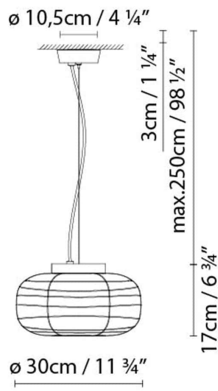

MISKO S15

MISKO S25

MISKO S35

MISKO S2 GLASS

MISKO S3 GLASS

● Black (matte)   ● Natural Walnut

CODE	LAMP	LIGHT SOURCE	DIM	BULB	kg
756305	MISKO S15 BLACK	LED 10W (E27)	A++		3,6
756306	MISKO S25 BLACK	Fluo. max. 11W (E27)	A		2,9
756307	MISKO S35 BLACK				3,9