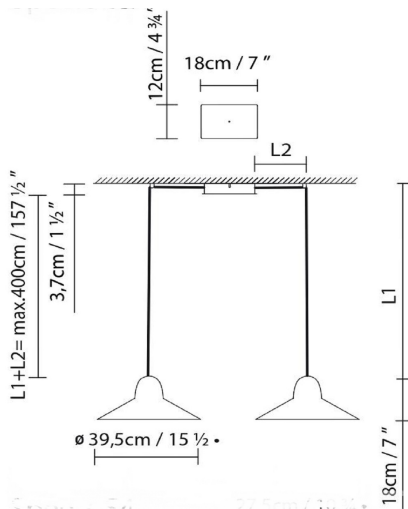

SPEERS S M/L

By David Abad

Description:

Suspension lamp system available with different sizes of shade. The S shade is made in copper or brass and available in solid copper or brass finishes, both with a shiny exterior and a satin interior. It is also sold in a textured matte black or white exterior, combined with a shade interior in satin brass or copper. M and L shades are made in aluminum and available in solid textured white or matte black. The flat canopies are only sold in black and white. The Speers single fixture lamps are available in a surface version (S1) or in a recessed version (SR1). The multiple fixture lamps (S2, S3, S4, S5 and S6) are only sold in a surface version and the flat canopies are always white or black. Speers lamps are equipped with a high-luminance LED light source. They include a glass lens that focuses the light and enhances its luminous efficiency. There is an optional opal diffuser providing general diffused lighting. Speers S1 and SR1 have phase-cut dimmers. Speers S2 and S3 have push-dali dimmers and Speers S4 and S6 have 1-10V dimmers.

SPEERS S4

SPEERS SR1

SPEERS S2

SPEERS S6

● Black (matte) ○ White (matte)

CODE	LAMP	LIGHT SOURCE	DIM	BULB	BULB WEIGHT (kg)	LED EFFICIENCY
729308	SPEERS S1/M BLACK	LED 9W 1100lm 500mA 2700K CRI≥90 110-230V	PHASE CUT	A++	1,75	LED A+
729309	SPEERS S1/L BLACK					
729303	SPEERS S1/M WHITE					
729304	SPEERS S1/L WHITE					
729318	SPEERS SR1/M BLACK	LED 9W 1100lm 500mA 2700K CRI≥90 230V		A++	1,75	LED A+
729319	SPEERS SR1/L BLACK					
729313	SPEERS SR1/M WHITE					
729314	SPEERS SR1/L WHITE					
729398	SPEERS SINGLE M BLACK+	LED 9W 1100lm 500mA 2700K CRI≥90 230V		A++		LED A+
729399	SPEERS SINGLE L BLACK+					
729393	SPEERS SINGLE M WHITE+					
729394	SPEERS SINGLE L WHITE+					