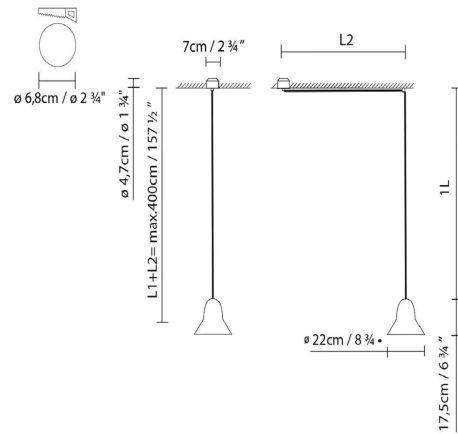

SPEERS S M/L

By David Abad

Description:

Suspension lamp system available with different sizes of shade. The S shade is made in copper or brass and available in solid copper or brass finishes, both with a shiny exterior and a satin interior. It is also sold in a textured matte black or white exterior, combined with a shade interior in satin brass or copper. M and L shades are made in aluminum and available in solid textured white or matte black. The flat canopies are only sold in black and white. The Speers single fixture lamps are available in a surface version (S1) or in a recessed version (SR1). The multiple fixture lamps (S2, S3, S4, S5 and S6) are only sold in a surface version and the flat canopies are always white or black. Speers lamps are equipped with a high-luminance LED light source. They include a glass lens that focuses the light and enhances its luminous efficiency. There is an optional opal diffuser providing general diffused lighting. Speers S1 and SR1 have phase-cut dimmers. Speers S2 and S3 have push-dali dimmers and Speers S4 and S6 have 1-10V dimmers.

SPEERS S4

SPEERS SR1

SPEERS S2

SPEERS S6

● Black (matte) ○ White (matte)

CODE	LAMP	LIGHT SOURCE	DIM	BULB	BULB WEIGHT (kg)	LED EFFICIENCY
729308	SPEERS S1/M BLACK	LED 9W 1100lm 500mA 2700K CRI≥90 110-230V	PHASE CUT	A++	1,75	LED A+
729309	SPEERS S1/L BLACK					
729303	SPEERS S1/M WHITE					
729304	SPEERS S1/L WHITE					
729318	SPEERS SR1/M BLACK	LED 9W 1100lm 500mA 2700K CRI≥90 230V		A++	1,75	LED A+
729319	SPEERS SR1/L BLACK					
729313	SPEERS SR1/M WHITE					
729314	SPEERS SR1/L WHITE					
729398	SPEERS SINGLE M BLACK+	LED 9W 1100lm 500mA 2700K CRI≥90 230V		A++		LED A+
729399	SPEERS SINGLE L BLACK+					
729393	SPEERS SINGLE M WHITE+					
729394	SPEERS SINGLE L WHITE+					