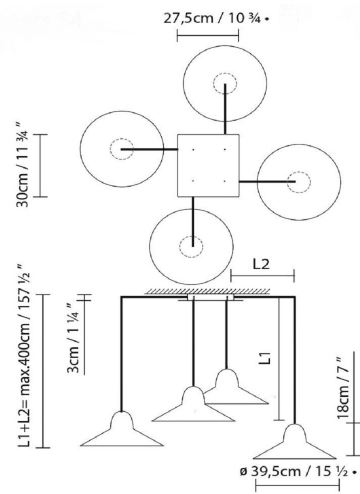

SPEERS S1

SPEERS SR1