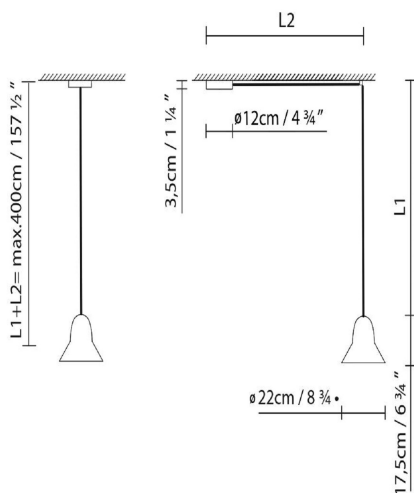

SPEERS S3

SPEERS S1