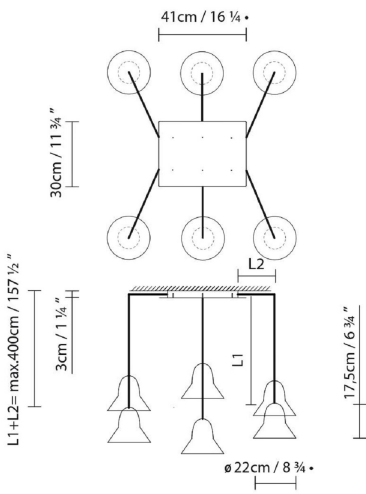

SPEERS S3

SPEERS S6