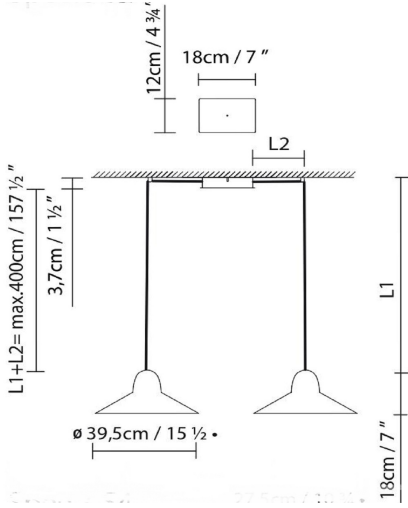

SPEERS S6

SPEERS S3