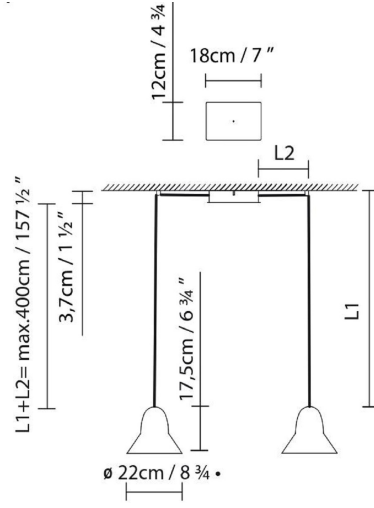

SPEERS SR1

SPEERS S2