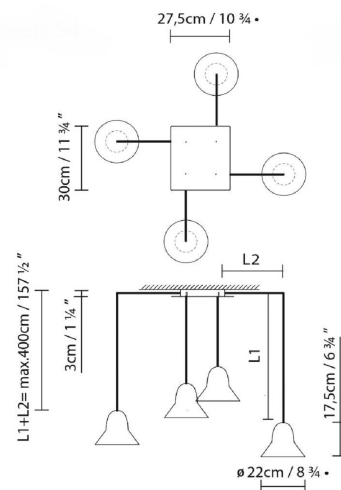

SPEERS S2

SPEERS S4