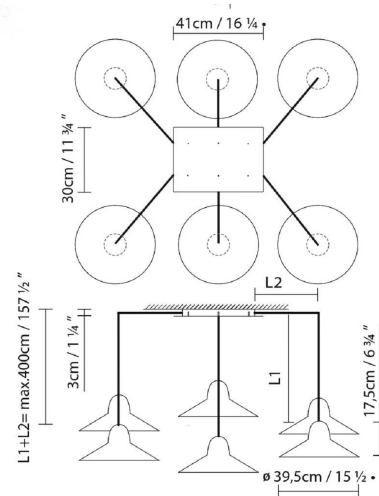

SPEERS S M/L

By David Abad

Description:

Suspension lamp system available with different sizes of shade. The S shade is made in copper or brass and available in solid copper or brass finishes, both with a shiny exterior and a satin interior. It is also sold in a textured matte black or white exterior, combined with a shade interior in satin brass or copper. M and L shades are made in aluminum and available in solid textured white or matte black. The flat canopies are only sold in black and white. The Speers single fixture lamps are available in a surface version (S1) or in a recessed version (SR1). The multiple fixture lamps (S2, S3, S4, S5 and S6) are only sold in a surface version and the flat canopies are always white or black. Speers lamps are equipped with a high-luminance LED light source. They include a glass lens that focuses the light and enhances its luminous efficiency. There is an optional opal diffuser providing general diffused lighting. Speers S1 and SR1 have phase-cut dimmers. Speers S2 and S3 have push-dali dimmers and Speers S4 and S6 have 1-10V dimmers.

SPEERS S4

SPEERS SR1

SPEERS S2

SPEERS S6

● Black (matte) ○ White (matte)

CODE	LAMP	LIGHT SOURCE	DIM	BULB	BULB WEIGHT (kg)	LED EFFICIENCY
729308	SPEERS S1/M BLACK	LED 9W 1100lm 500mA 2700K CRI≥90 110-230V	PHASE CUT	A++	1,75	LED A+
729309	SPEERS S1/L BLACK					
729303	SPEERS S1/M WHITE					
729304	SPEERS S1/L WHITE					
729318	SPEERS SR1/M BLACK	LED 9W 1100lm 500mA 2700K CRI≥90 230V		A++	1,75	LED A+
729319	SPEERS SR1/L BLACK					
729313	SPEERS SR1/M WHITE					
729314	SPEERS SR1/L WHITE					
729398	SPEERS SINGLE M BLACK+	LED 9W 1100lm 500mA 2700K CRI≥90 230V		A++		LED A+
729399	SPEERS SINGLE L BLACK+					
729393	SPEERS SINGLE M WHITE+					
729394	SPEERS SINGLE L WHITE+					