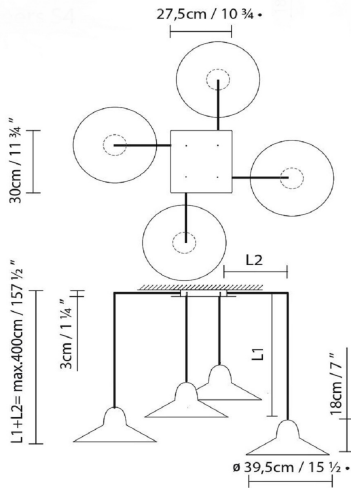

SPEERS S M/L

By David Abad

Description:

Suspension lamp system available with different sizes of shade. The S shade is made in copper or brass and available in solid copper or brass finishes, both with a shiny exterior and a satin interior. It is also sold in a textured matte black or white exterior, combined with a shade interior in satin brass or copper. M and L shades are made in aluminum and available in solid textured white or matte black. The flat canopies are only sold in black and white. The Speers single fixture lamps are available in a surface version (S1) or in a recessed version (SR1). The multiple fixture lamps (S2, S3, S4, S5 and S6) are only sold in a surface version and the flat canopies are always white or black. Speers lamps are equipped with a high-luminance LED light source. They include a glass lens that focuses the light and enhances its luminous efficiency. There is an optional opal diffuser providing general diffused lighting. Speers S1 and SR1 have phase-cut dimmers. Speers S2 and S3 have push-dali dimmers and Speers S4 and S6 have 1-10V dimmers.

SPEERS S4

SPEERS SR1

SPEERS S2

SPEERS S6

● Black (matte) ○ White (matte)

CODE	LAMP	LIGHT SOURCE	DIM	BULB	BULB WEIGHT (kg)	LED EFFICIENCY
729308	SPEERS S1/M BLACK	LED 9W 1100lm 500mA 2700K CRI≥90 110-230V	PHASE CUT	A++	1,75	LED A+
729309	SPEERS S1/L BLACK					
729303	SPEERS S1/M WHITE					
729304	SPEERS S1/L WHITE					
729318	SPEERS SR1/M BLACK	LED 9W 1100lm 500mA 2700K CRI≥90 230V		A++	1,75	LED A+
729319	SPEERS SR1/L BLACK					
729313	SPEERS SR1/M WHITE					
729314	SPEERS SR1/L WHITE					
729398	SPEERS SINGLE M BLACK+	LED 9W 1100lm 500mA 2700K CRI≥90 230V		A++		LED A+
729399	SPEERS SINGLE L BLACK+					
729393	SPEERS SINGLE M WHITE+					
729394	SPEERS SINGLE L WHITE+					