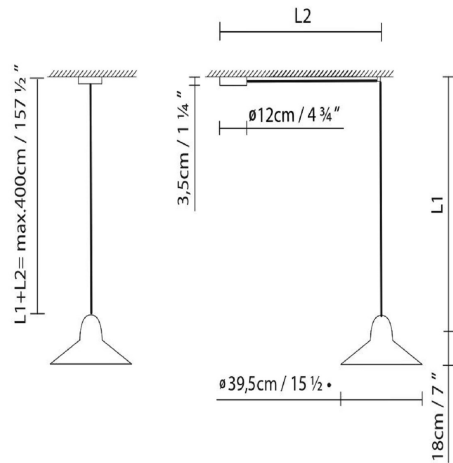

SPEERS S M/L

By David Abad

Description:

Suspension lamp system available with different sizes of shade. The S shade is made in copper or brass and available in solid copper or brass finishes, both with a shiny exterior and a satin interior. It is also sold in a textured matte black or white exterior, combined with a shade interior in satin brass or copper. M and L shades are made in aluminum and available in solid textured white or matte black. The flat canopies are only sold in black and white. The Speers single fixture lamps are available in a surface version (S1) or in a recessed version (SR1). The multiple fixture lamps (S2, S3, S4, S5 and S6) are only sold in a surface version and the flat canopies are always white or black. Speers lamps are equipped with a high-luminance LED light source. They include a glass lens that focuses the light and enhances its luminous efficiency. There is an optional opal diffuser providing general diffused lighting. Speers S1 and SR1 have phase-cut dimmers. Speers S2 and S3 have push-dali dimmers and Speers S4 and S6 have 1-10V dimmers.

SPEERS S4

SPEERS SR1

SPEERS S2

SPEERS S6

● Black (matte) ○ White (matte)

CODE	LAMP	LIGHT SOURCE	DIM	BULB	BULB WEIGHT (kg)	LED EFFICIENCY
729308	SPEERS S1/M BLACK	LED 9W 1100lm 500mA 2700K CRI≥90 110-230V	PHASE CUT	A++	1,75	LED A+
729309	SPEERS S1/L BLACK					
729303	SPEERS S1/M WHITE					
729304	SPEERS S1/L WHITE					
729318	SPEERS SR1/M BLACK	LED 9W 1100lm 500mA 2700K CRI≥90 230V		A++	1,75	LED A+
729319	SPEERS SR1/L BLACK					
729313	SPEERS SR1/M WHITE					
729314	SPEERS SR1/L WHITE					
729398	SPEERS SINGLE M BLACK+	LED 9W 1100lm 500mA 2700K CRI≥90 230V		A++		LED A+
729399	SPEERS SINGLE L BLACK+					
729393	SPEERS SINGLE M WHITE+					
729394	SPEERS SINGLE L WHITE+					