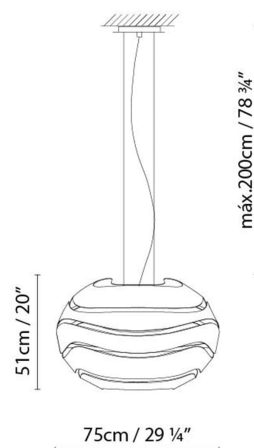

TREE SERIES S75 HALO

White (matte) / white (matte)

Black (matte) / black (matte)

White (matte) / gold (matte)

Black (matte) / gold (matte)

CODE	LAMP	LIGHT SOURCE	DIM		BULB	
701352	TREE SERIES S50 LED WHITE-WHITE					
701353	TREE SERIES S50 LED BLACK-BLACK	LED 19,5W 2350lm 700mA 3000K CRI≥90 230V	PUSH/1-10	A++		6,1 LED A+
701350	TREE SERIES S50 LED WHITE-GOLD					
701351	TREE SERIES S50 LED BLACK-GOLD					
701344	TREE SERIES S75 LED WHITE-WHITE					
701345	TREE SERIES S75 LED BLACK-BLACK	LED 25,7W 3744lm 700mA 3000K CRI≥90 230V	PUSH/1-10	A++		15 LED A+
701341	TREE SERIES S75 LED WHITE-GOLD					
701340	TREE SERIES S75 LED BLACK-GOLD