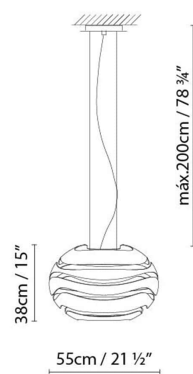

TREE SERIES S50 HALO