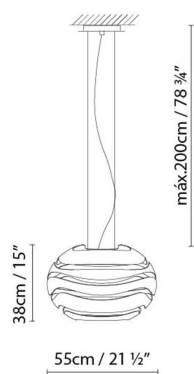

TREE SERIES S50 LED