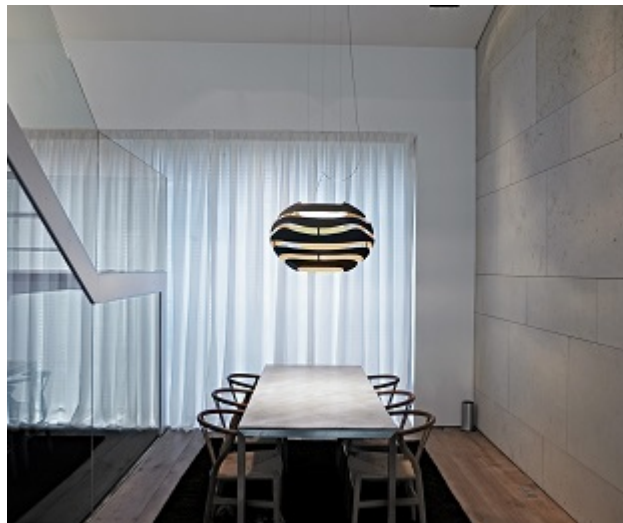

### Description:

An organic-look suspension lamp with an aluminium shade. Direct and reflected light. Available in textured monochromatic white or black matte finishes, and textured matte two-toned black and white, with a gold interior.