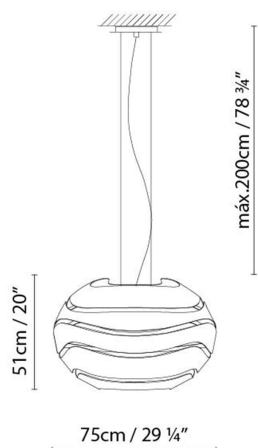

TREE SERIES S75 LED