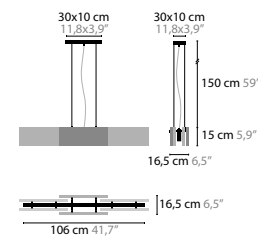

NIGHTLIFE

NIGHTLIFE IS A REGISTERED DESIGN BY COEN MUNSTERS 2012

11840 / 11841 W1

11850 / 11851 W2

11860 / 11861 W3

11870 / 11871 C2

11880 / 11881 C4

11890 / 11891 C16

11810 / 11811 H5