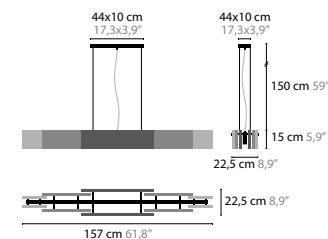

11820 / 11821 H8 XL

11870

NIGHTLIFE GLASS IS A HANDMADE COMPOSITION OF LINES OF GLASS WITH OPEN SPACES AND EVERY PIECE OF GLASS IS UNIQUE. THE OPEN SPACES, ALSO WITH SILVER COATING, LETS LIGHT THROUGH THE GLASS, WHICH GIVES AN EXCELLENT GLOW AND EFFECT. NIGHTLIFE IS AVAILABLE WITH CLEAR AND SILVER GLASS

NIGHTLIFE W1 BASE: 1 X G9 / 220V / MAX. 40W 11840 CLEAR GLASS COLORS 02 11841 SILVER GLASS COLORS 02	NIGHTLIFE C2 BASE: 2 X G9 / 220V / MAX. 40W 11870 CLEAR GLASS COLORS 02 11871 SILVER GLASS COLORS 02
NIGHTLIFE W2 BASE: 2 X G9 / 220V / MAX. 40W 11850 CLEAR GLASS COLORS 02 11851 SILVER GLASS COLORS 02	NIGHTLIFE C4 BASE: 4 X G9 / 220V / MAX. 40W 11880 CLEAR GLASS COLORS 02 11881 SILVER GLASS COLORS 02
NIGHTLIFE W3 BASE: 3 X G9 / 220V / MAX. 40W 11860 CLEAR GLASS COLORS 02 11861 SILVER GLASS COLORS 02	NIGHTLIFE C16 BASE: 16 X G9 / 220V / MAX. 40W 11890 CLEAR GLASS COLORS 02 11891 SILVER GLASS COLORS 02
NIGHTLIFE H5 BASE: 5 X G9 / 220V / MAX. 40W 11810 CLEAR GLASS COLORS 02 11811 SILVER GLASS COLORS 02	NIGHTLIFE H8 XL BASE: 8 X G9 / 220V / MAX. 40W 11820 CLEAR GLASS COLORS 02 11821 SILVER GLASS COLORS 02

COLORS 02 CHROME
02 SILVER

GENERAL INFORMATION: - ALL GLASS IS ITALIAN HANDMADE AND EVERY PIECE IS UNIQUE
- OTHER COLORS FOR METAL PARTS ON REQUEST