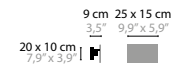

NIGHTLIFE

NIGHTLIFE IS A REGISTERED DESIGN BY COEN MUNSTERS 2012

11840 / 11841 W1