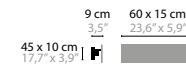

11860 / 11861 W3