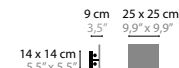

11870 / 11871 C2