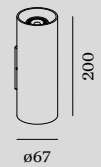

RAY mini

WALL SURFACE

1.0

PAR16 max. 12W | GU10
100-240VAC | 50-60Hz
aluminium powder coated
brushed wet painted

IP20 0.21kg

2.0

2x PAR16 max. 12W | GU10
100-240VAC | 50-60Hz
aluminium powder coated
brushed wet painted

IP20 0.36kg

CODE	
	300220W0
	300220L0
	300220G0
	300220P0
	300220B0

CODE	
	301220W0
	301220L0
	301220G0
	301220P0
	301220B0

OPTIONAL

PAR16 6.5W | GU10 | phase-cut dim

CODE	
	2700K 460lm 901228W3
	2700K 437lm 901228B3
	3000K 500lm 901228W5
	3000K 457lm 901228B5

more lamps and specs on page 731

OPTIONAL

PAR16 6.5W | GU10 | phase-cut dim

CODE	
	2700K 460lm 901228W3
	2700K 437lm 901228B3
	3000K 500lm 901228W5
	3000K 457lm 901228B5

more lamps and specs on page 731