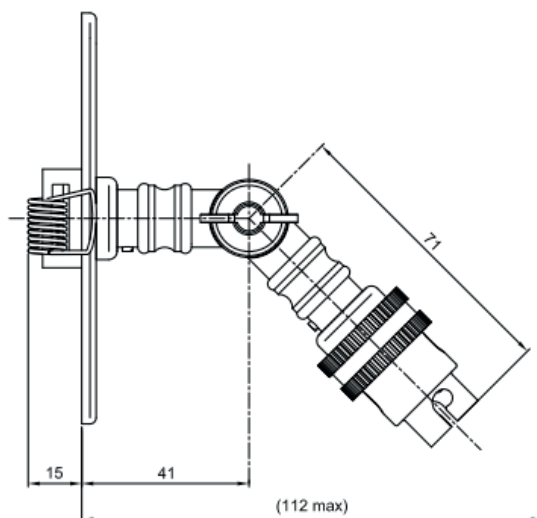

Name **LILLEY SPOT RECESSED - GU10**
 Number **N036**
 Collection **NAUTIC**

TEKNA

General

Location Indoor
 Main material Brass
 IP rating IP20
 Class .
 Bathroom zone Zone 3
 Voltage 230V
 Driver Required No
 Cable length (m) .
 Dimensions (mm/ W-H-D) Ø baseplate 100mm - 66x172mm
 Mounting method Ceiling bracket
 Brut weight (kg) .
 Gross weight (kg) .
 Packing (mm / W-H-D) .
 Energy Efficiency % .

Lamp Included

Light source Spot
 Number of light sources 1
 Soket Type GU10
 Bulb shape MR16
 Max Lamp Length 54mm
 power consumption 9.5W
 Luminous Flux 465lm
 Colour Temp 2700K/3000K
 CRI .
 Lifetime .
 Beam angle .