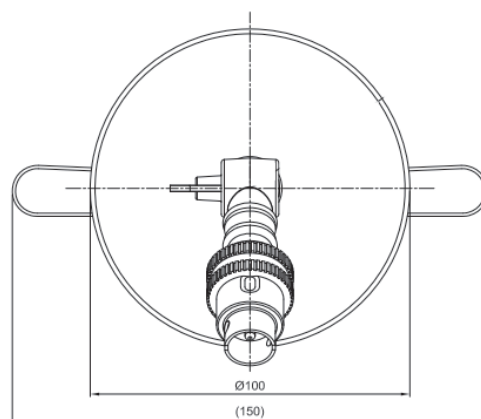

Finishes

- Dark Bronze
- Polished Chrome Plated Brass
- Brushed Nickel Plated Brass
- Polished Nickel Plated Brass