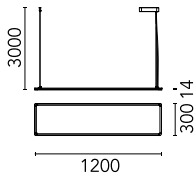

Super Flat Suspension 120x30 Down No Dimmable

■ 09.5040.14B - Black

General lighting LED luminaire to be suspended from ceiling. Power supply included.

Main specifications

Number of heads	1	Net lumen (lm)	4441
Lamp category	LED	Mountings	Suspension
Power (W)	56W	Environment	Indoor dry location
CCT (K)	3000K		
CRI	90		

Optical

Lighting type	Direct
LED type	Top LED
Light distribution	Symmetric
Optical type	Wide flood
Beam angle (°)	105
Beam angle C90-270 (°)	96

Beam Angle: 105°

h(m)	E(lx)	D(m)
1	1529	2.62
2	382	5.25
3	170	7.87
4	96	10.49
5	61	13.12

Luminous flux luminaire
4441 lm (EXTREME CUT OFF)

Electrical

Frequency (Hz)	50/60	Emergency	Without
Voltage (V)	35.00	Insulation class	I
Dimmable	No		
Driver	Integrated		
Driver type	Non Dimmable		

Physical

Color	Black
Orientation	Fixed
Weight (kg)	4.20

Note

Total consumption of the system: 56W. Light source: max. 6964 lm. Luminous efficiency of luminaire: max. 138 lm/W.