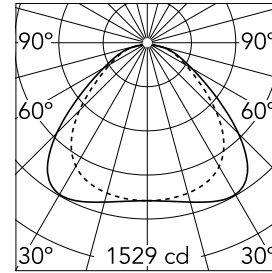

Super Flat Suspension 120x30 Down No Dimmable

■ 09.5040.14B - Black

General lighting LED luminaire to be suspended from ceiling. Power supply included.

Main specifications

Number of heads	1	Net lumen (lm)	4441
Lamp category	LED	Mountings	Suspension
Power (W)	56W	Environment	Indoor dry location
CCT (K)	3000K		
CRI	90		

Optical

Lighting type	Direct
LED type	Top LED
Light distribution	Symmetric
Optical type	Wide flood
Beam angle (°)	105
Beam angle C90-270 (°)	96

Beam Angle: 105°

h(m)	E(lx)	D(m)
1	1529	2.62
2	382	5.25
3	170	7.87
4	96	10.49
5	61	13.12

Color	Black
Orientation	Fixed
Weight (kg)	4.20

Note

Total consumption of the system: 56W. Light source: max. 6964 lm. Luminous efficiency of luminaire: max. 138 lm/W.