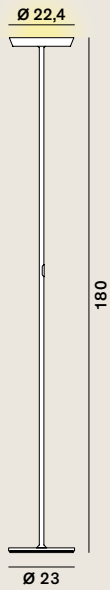

Prince: Floor

cod: F1

Light Source	MID POWER LED
Power	58 Watt
Kelvin	2.700
Dimmer	push button
Lumen	5.300
CRI	90

Class **A / A+ / A++**

Catalogue

Satin Collection (upon request)

63
White
(matt)

20
Graphite

43
Silver

62
Black
(matt)

64
Bronze

65
Champagne