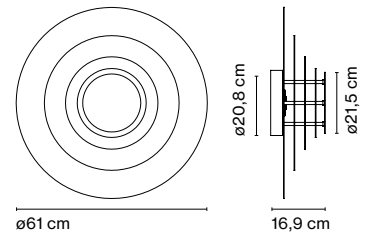

Concentric S

Major

Concentric L / M / S
 LED SMD 11,5W 700mA
 2700K CRI90
 Light source 1019lm (included)

Concentric and overlapped plates made of lacquered white metal. The back of the plates is covered with vinyl in different colours.

-  Corona
 -  Light orange
 -  Gold
 -  Yellow
 -  Neon yellow
-  Major
 -  Nut brown
 -  Gold
 -  Soft pink
 -  Orange red

dimmable*

*Phase cut dimmer leading and trailing edge (Triac)

- [Download](#) Assembly Instructions
- [Download](#) 2D
- [Download](#) 3D
- [Download](#) Energy label