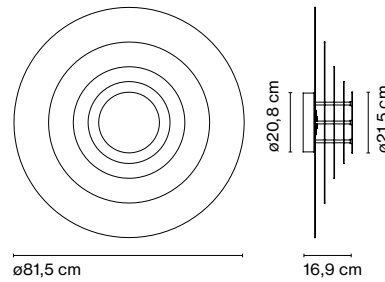

Concentric S

Major

Concentric L / M / S
 LED SMD 11,5W 700mA
 2700K CRI90
 Light source 1019lm (included)

Concentric and overlapped plates made of lacquered white metal. The back of the plates is covered with vinyl in different colours.

-  Corona
 -  Light orange
 -  Gold
 -  Yellow
 -  Neon yellow
-  Major
 -  Nut brown
 -  Gold
 -  Soft pink
 -  Orange red

dimmable*

*Phase cut dimmer leading and trailing edge (Triac)

- [Download](#) Assembly Instructions
- [Download](#) 2D
- [Download](#) 3D
- [Download](#) Energy label