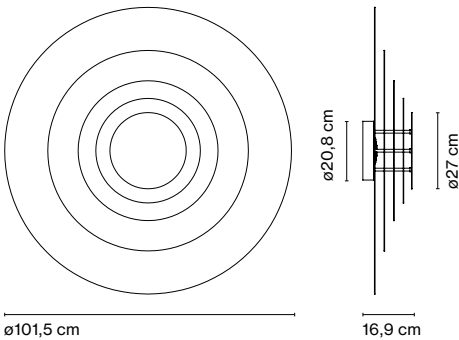

Concentric L