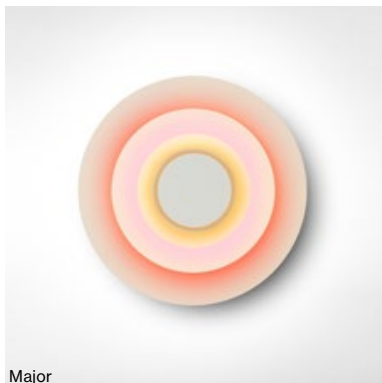

Concentric

Rob Zinn

marset

Corona

Major

Corona

Concentric L

Concentric M

Concentric S

Major

Concentric L / M / S
 LED SMD 11,5W 700mA
 2700K CRI90
 Light source 1019lm (included)

Concentric and overlapped plates made of lacquered white metal. The back of the plates is covered with vinyl in different colours.

-  Corona
 -  Light orange
 -  Gold
 -  Yellow
 -  Neon yellow
-  Major
 -  Nut brown
 -  Gold
 -  Soft pink
 -  Orange red

dimmable*

*Phase cut dimmer leading and trailing edge (Triac)

- [Download](#) Assembly Instructions
- [Download](#) 2D
- [Download](#) 3D
- [Download](#) Energy label

info@marset.com
 www.marset.com

Concentric is a visually striking lamp whether it's on or off, though turned on in the dark is when it becomes the most impressive and dynamic.