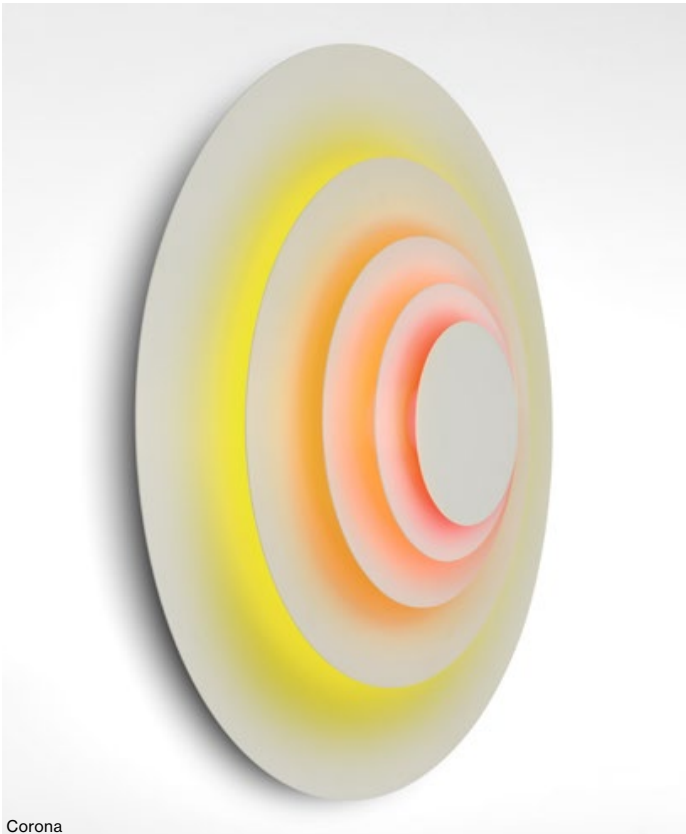

Concentric

Rob Zinn

marset

Corona

Major

Corona

Concentric L

Concentric M

Concentric S

Major

Concentric L / M / S
 LED SMD 11,5W 700mA
 2700K CRI90
 Light source 1019lm (included)

Concentric and overlapped plates made of lacquered white metal. The back of the plates is covered with vinyl in different colours.

-  Corona
 -  Light orange
 -  Gold
 -  Yellow
 -  Neon yellow
-  Major
 -  Nut brown
 -  Gold
 -  Soft pink
 -  Orange red

dimmable*

*Phase cut dimmer leading and trailing edge (Triac)

- [Download](#) Assembly Instructions
- [Download](#) 2D
- [Download](#) 3D
- [Download](#) Energy label

info@marset.com
 www.marset.com

Concentric is a visually striking lamp whether it's on or off, though turned on in the dark is when it becomes the most impressive and dynamic.