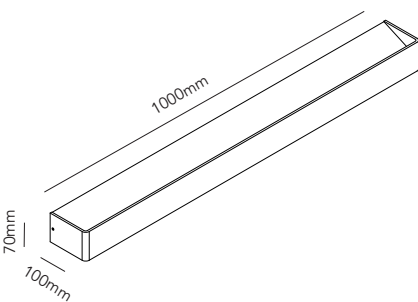

MOOD

Design: LP Design Team

MOOD 4