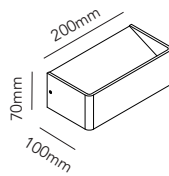

MOOD

Design: LP Design Team

MOOD 2