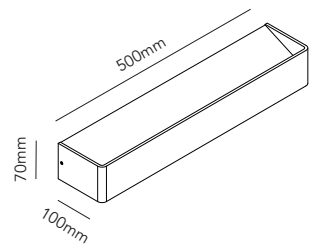

MOOD

Design: LP Design Team

MOOD 3