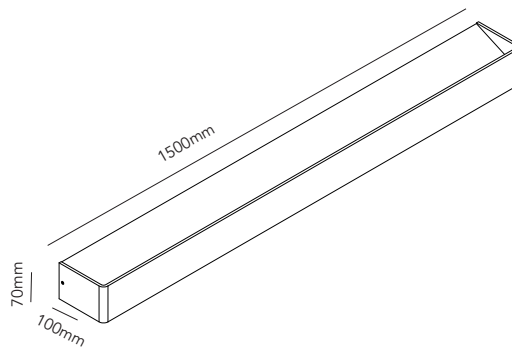

MOOD

Design: LP Design Team

MOOD 5