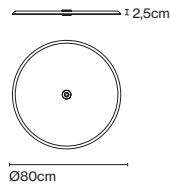

Accessory Djembé Sound

PET accessory for the sound damping of a space. Only available for Djembé 100.38 and Djembe C100.38.

Djembé C 100.38
LED SMD 35W 1050mA
2700K CRI 90
Luminaire 2519lm
(included)

* 3000K available upon request

Shade made of bi-injected rotary moulded polyethylene: stone texture on the outer part and smooth satin white on the inner part of the fixture. Diffuser in lacquered grey aluminium.

- White (RAL 1013)
- Grey (RAL 7022)
- Red (RAL 3011)
- Blue sky