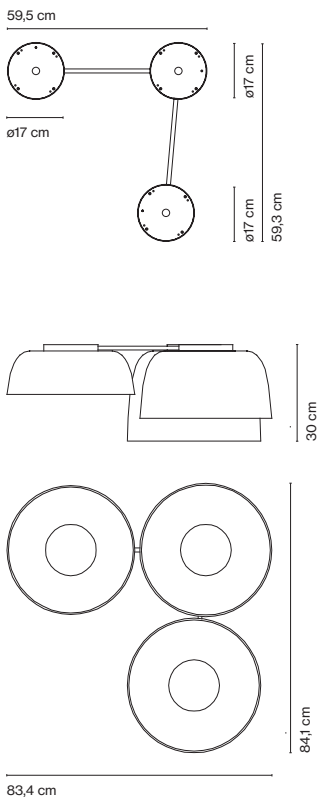

**Accessory
C3 Djembé 42**