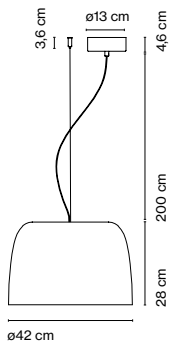

Djembé

Joan Gaspar

marset

Djembé 42.21

Djembé 42.28

Djembé 42

LED SMD 21,7W
700mA 2700K CRI90
42.21 Luminaire 955lm
42.28 Luminaire 925lm

Light source 2040lm*
(included)
*in all versions

Djembé 65

LED SMD 28,5W
700mA 2700K CRI90
65.23 Luminaire 1843lm
65.35 Luminaire 1845lm
65.45 Luminaire 1770lm

Light Source 3023lm*
(included)
*in all versions

Black electrical cord

Shade made of bi-injected rotary moulded polyethylene: stone texture on the outer part and smooth satin white on the inner part of the fixture. Diffuser in lacquered grey aluminium.