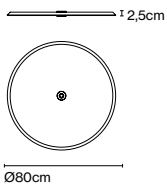

Accessory Djembé Sound

PET accessory for the sound damping of a space. Only available for Djembé 100.38 and Djembe C100.38.