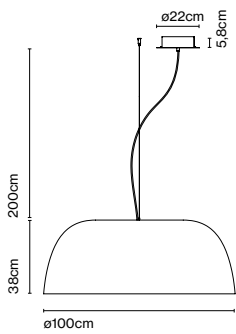

Djembé 100.38

Djembé 100.38
LED SMD 35W 1050mA
2700K CRI 90
Luminaire 2519lm
(included)

* 3000K available upon request

Black electrical cord

Shade made of bi-injected rotary moulded polyethylene: stone texture on the outer part and smooth satin white on the inner part of the fixture. Diffuser in lacquered grey aluminium.

- White (RAL 1013)
- Grey (RAL 7022)
- Red (RAL 3011)
- Blue sky

dimnable

- [Download](#) Assembly instructions
- [Download](#) Energy label
- [Download](#) 2D
- [Download](#) 3D
- [Download](#) Photometric data

info@marset.com

Accessory Djembé Sound

PET accessory for the sound damping of a space. Only available for Djembé 100.38 and Djembe C100.38.