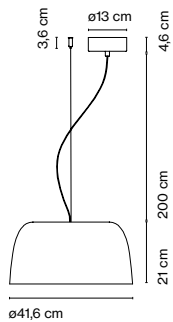

Djembé

Joan Gaspar

marset

Djembé 42.21

Djembé 42.28

Djembé 42

LED SMD 21,7W
700mA 2700K CRI90
42.21 Luminaire 955lm
42.28 Luminaire 925lm

Light source 2040lm*
(included)
*in all versions

Djembé 65

LED SMD 28,5W
700mA 2700K CRI90
65.23 Luminaire 1843lm
65.35 Luminaire 1845lm
65.45 Luminaire 1770lm

Light Source 3023lm*
(included)
*in all versions

Black electrical cord

Shade made of bi-injected rotary moulded polyethylene: stone texture on the outer part and smooth satin white on the inner part of the fixture. Diffuser in lacquered grey aluminium.