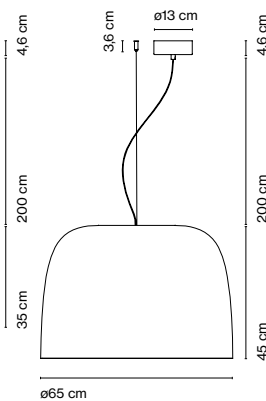

Djembé 65.45