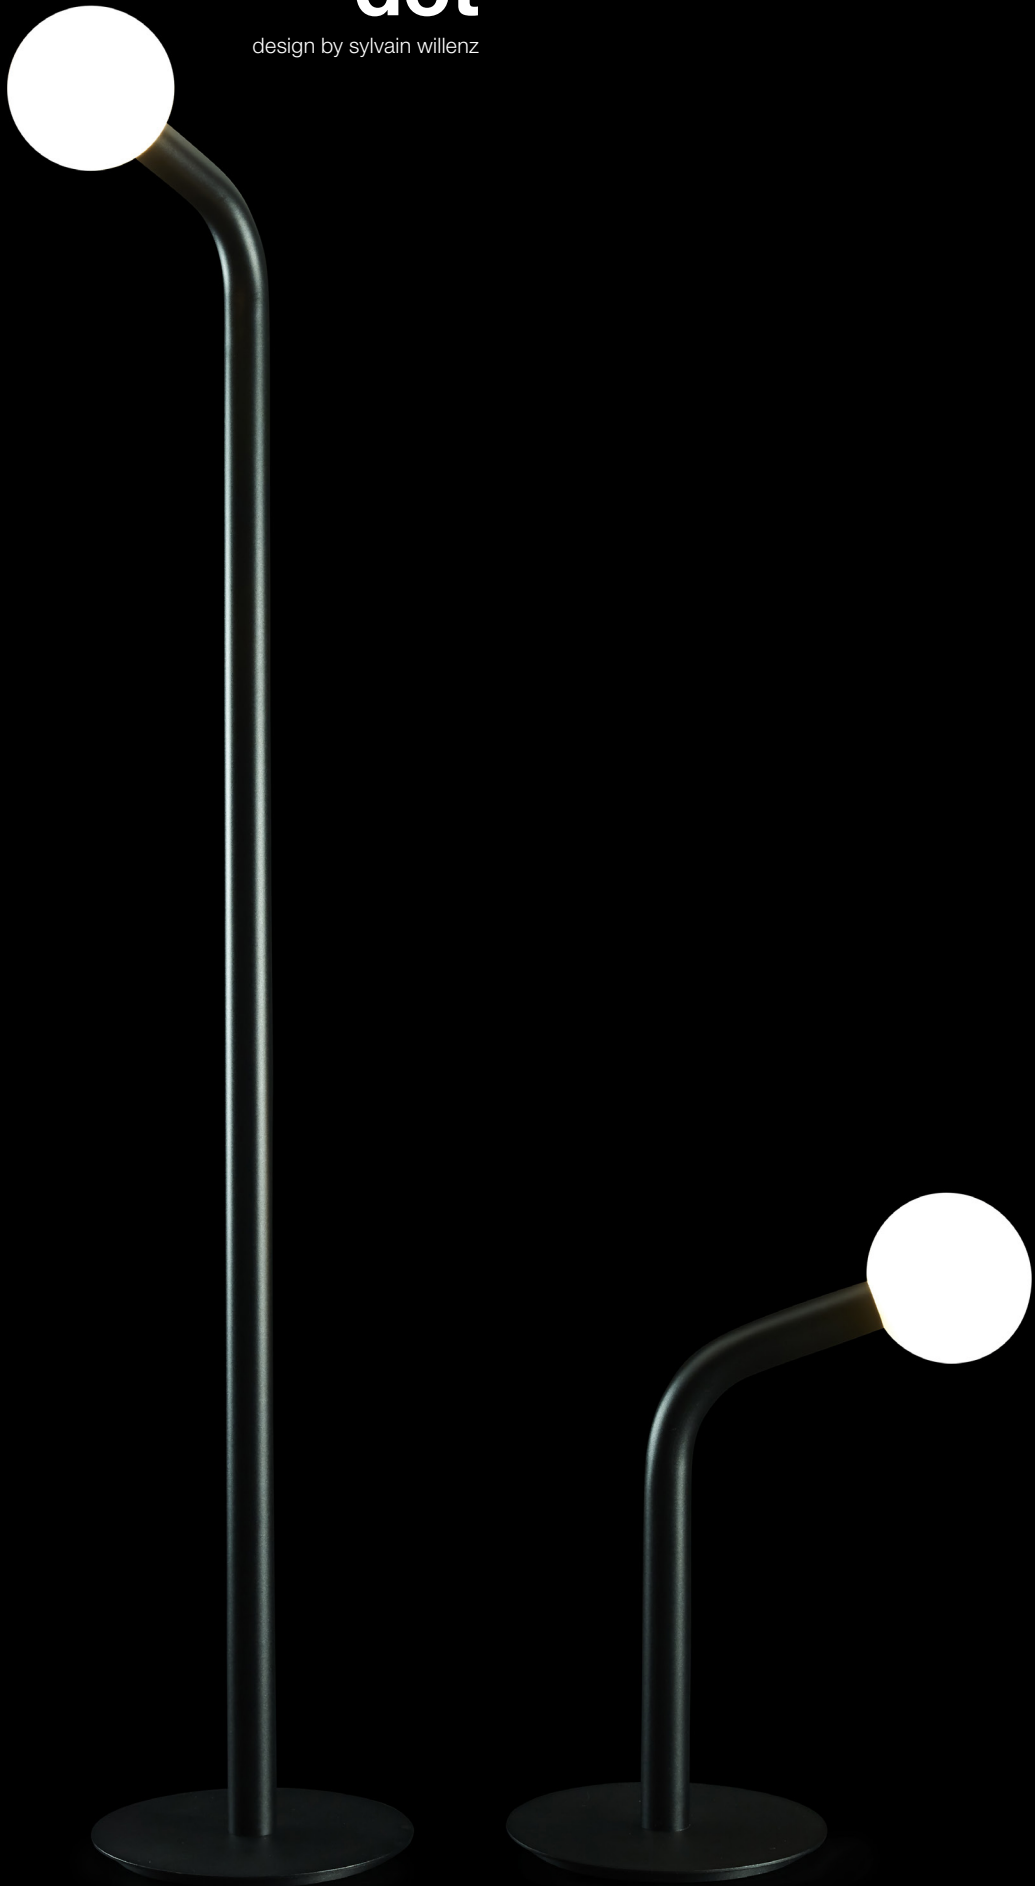

dot

design by sylvain willenz

The DOT series is a collection of lamps, which all share a distinctive and simple feature. Each lamp consists of a bent tube, ending with a white opal glass sphere. The result, whether table lamp or floor lamp, stands out, thanks to its minimal and graphic identity.

dot floor

lamp type	retrofit LED
fitting	G9
max. watt	5W
voltage	230V
class	1
length	230 mm
width	380 mm
height	1300 mm

order code	
white	T93F1HWL
black	T93F1HZL

dot table

lamp type	retrofit LED
fitting	G9
max. watt	5W
voltage	230V
class	1
length	230 mm
width	380 mm
height	450 mm

order code	
white	T93T1HWL
black	T93T1HZL