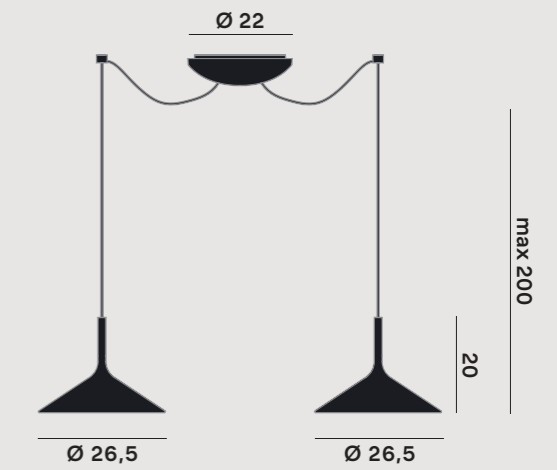

W2 Sand

W4 Rope color

W6 Dove-gray

W8 Coffee

Dry H2

GENERAL

Ceiling  
Suspended  
On-Off, Phase  
IP20  
2.920 lumen - luminaire flux  
Indoor use

LED