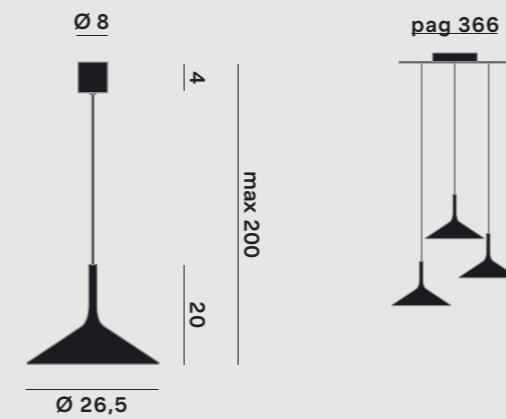

Dry H3

GENERAL

Ceiling
Suspended
On-Off
IP20
900 lumen - luminaire flux
Indoor use

LED

ACRICHE HV LED
2.700K, 3.000K
CRI 90
230V
Macadam step 3
LED Life L70 B50 > 50.000 h
Energy Class: F

ELECTRICAL

220-240 V 50 Hz
16W
Class 1
Driver included

OPTICAL | PHOTOMETRIC

Lighting type: Direct
Light distribution: Symmetric