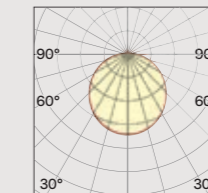

OPTICAL | PHOTOMETRIC

Lighting type: Direct
Light distribution: Symmetric