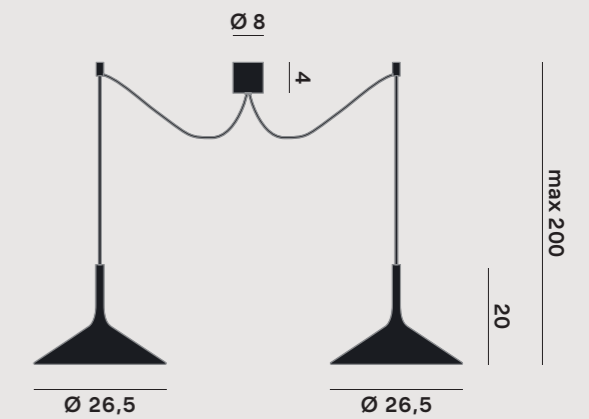

Dry H4

GENERAL

Ceiling
Suspended
On-Off
IP20
1.800 lumen - luminaire flux
Indoor use

LED

ACRICHE HV LED
2.700K, 3.000K
CRI 90
230V
Macadam step 3
LED Life L70 B50 > 50.000 h
Energy Class: F

ELECTRICAL

220-240 V 50 Hz
32W
Class 1
Driver included

OPTICAL | PHOTOMETRIC

Lighting type: Direct
Light distribution: Symmetric