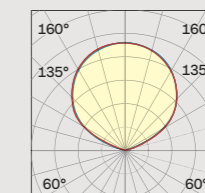

OPTICAL | PHOTOMETRIC

Lighting type: Indirect
Light distribution: Symmetric

COLOURS

Catalogue

63 Matt white

62 Matt black

20 Graphite

33 Royal gold

43 Silver

48 Dark bronze

64 Bronze

65 Champagne