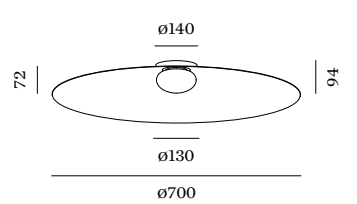

CLEA

Ceiling surface

1.0

LED COB 14W | phase-cut dim
220-240VAC | 50-60Hz | incl. driver
aluminium
white opal glass hand blown

IP20 SDCM2 L80|50K 0.78kg

	CODE
	181184W_
	181184LS_
	181184SG_
	181184FJ_
	181184B_

LIGHT COLOUR	LUMEN CRI	CODE
2700K	810 >90	3
3000K	835 >90	5

2.0

LED COB 14W | phase-cut dim
220-240VAC | 50-60Hz | incl. driver
aluminium
white opal glass hand blown

IP20 SDCM2 L80|50K 1.31kg

	CODE
	181284W_
	181284LS_
	181284SG_
	181284FJ_
	181284B_

LIGHT COLOUR	LUMEN CRI	CODE
2700K	810 >90	3
3000K	835 >90	5

3.0

LED COB 14W | phase-cut dim
220-240VAC | 50-60Hz | incl. driver
aluminium
white opal glass hand blown

IP20 SDCM2 L80|50K 2.09kg

	CODE
	181384W_
	181384LS_
	181384SG_
	181384FJ_
	181384B_