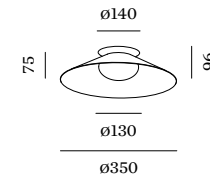

CLEA

Ceiling surface

1.0

LED COB 14W | phase-cut dim
220-240VAC | 50-60Hz | incl. driver
aluminium
white opal glass hand blown

IP20 SDCM2 L80|50K 0.78kg

	CODE
	181184W_
	181184LS_
	181184SG_
	181184FJ_
	181184B_

LIGHT COLOUR	LUMEN CRI	CODE
2700K	810 >90	3
3000K	835 >90	5

2.0

LED COB 14W | phase-cut dim
220-240VAC | 50-60Hz | incl. driver
aluminium
white opal glass hand blown

IP20 SDCM2 L80|50K 1.31kg

	CODE
	181284W_
	181284LS_
	181284SG_
	181284FJ_
	181284B_

LIGHT COLOUR	LUMEN CRI	CODE
2700K	810 >90	3
3000K	835 >90	5

3.0

LED COB 14W | phase-cut dim
220-240VAC | 50-60Hz | incl. driver
aluminium
white opal glass hand blown

IP20 SDCM2 L80|50K 2.09kg

	CODE
	181384W_
	181384LS_
	181384SG_
	181384FJ_
	181384B_