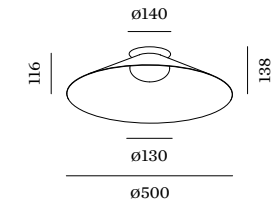

CLEA

Ceiling surface

1.0

LED COB 14W | phase-cut dim
220-240VAC | 50-60Hz | incl. driver
aluminium
white opal glass hand blown

IP20 SDCM2 L80|50K 0.78kg

	CODE
	181184W_
	181184LS_
	181184SG_
	181184FJ_
	181184B_

LIGHT COLOUR	LUMEN CRI	CODE
2700K	810 >90	3
3000K	835 >90	5

2.0

LED COB 14W | phase-cut dim
220-240VAC | 50-60Hz | incl. driver
aluminium
white opal glass hand blown

IP20 SDCM2 L80|50K 1.31kg

	CODE
	181284W_
	181284LS_
	181284SG_
	181284FJ_
	181284B_

LIGHT COLOUR	LUMEN CRI	CODE
2700K	810 >90	3
3000K	835 >90	5

3.0

LED COB 14W | phase-cut dim
220-240VAC | 50-60Hz | incl. driver
aluminium
white opal glass hand blown

IP20 SDCM2 L80|50K 2.09kg

	CODE
	181384W_
	181384LS_
	181384SG_
	181384FJ_
	181384B_