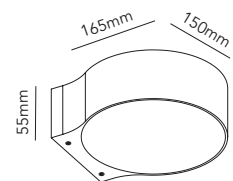

ORBIT W2 UP-DOWN