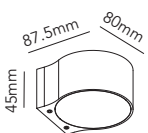

ORBIT MINI UP-DOWN