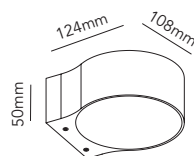

ORBIT W1 UP-DOWN