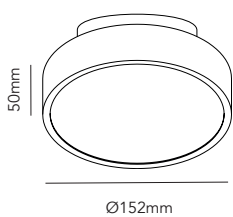

SHADOW

Design: Ronni Gol

* Rose gold for indoor use only

SHADOW 1

SHADOW 2

SHADOW - 2700/3000K

Design: Ronni Gol

LIGHT·POINT
C O P E N H A G E N

ART. NAME	SHADOW 1	SHADOW 2	
Art. no. white	270603	290615	-
Art. no. black	270604	290614	-
Art. no. rose gold	270605	290616	-
Art. no. titanium	270606	290617	-
Art. no. brass	270607	290618	-
EAN white	5711389706036	5711389906153	-
EAN black	5711389706043	5711389906146	-
EAN rose gold	5711389706050	5711389906160	-
EAN titanium	5711389706067	5711389906177	-
EAN brass	5711389706074	5711389906184	-
Material	Aluminium / Acrylic	Aluminium / Acrylic	-
Light source	Edison	Edison	-
Lifetime	50.000	50.000	-
Number of light sources	2	2	-
Electronical gear	N/A	N/A	-
Driver watt	N/A	N/A	-
Light source watt	3+7	13+4	-
System watt	10	17	-
Voltage	220-240V	220-240V	-
Dimmable	Leading/trailing Edge	Leading/trailing Edge	-
Lumen output	1100	1870	-
Lumen pr. watt	110	110	-
Flux	N/A	N/A	-
CCT (K)	2700/3000	2700/3000	-
RA/CRI	>90	>90	-
Mac Adam	6	6	-
Light distribution	Up/Down	Up/Down	-
Beam angle	N/A	N/A	-
Tilt angle	N/A	N/A	-
Cutout mm.	N/A	N/A	-
Rotation	N/A	N/A	-
Looping	Yes	N/A	-