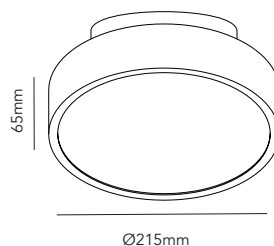

SHADOW

Design: Ronni Gol

* Rose gold for indoor use only

SHADOW 1

SHADOW 2

SHADOW - 2700/3000K

Design: Ronni Gol

LIGHT·POINT
C O P E N H A G E N

ART. NAME	SHADOW 1	SHADOW 2	
Art. no. white	270603	290615	-
Art. no. black	270604	290614	-
Art. no. rose gold	270605	290616	-
Art. no. titanium	270606	290617	-
Art. no. brass	270607	290618	-
EAN white	5711389706036	5711389906153	-
EAN black	5711389706043	5711389906146	-
EAN rose gold	5711389706050	5711389906160	-
EAN titanium	5711389706067	5711389906177	-
EAN brass	5711389706074	5711389906184	-
Material	Aluminium / Acrylic	Aluminium / Acrylic	-
Light source	Edison	Edison	-
Lifetime	50.000	50.000	-
Number of light sources	2	2	-
Electronical gear	N/A	N/A	-
Driver watt	N/A	N/A	-
Light source watt	3+7	13+4	-
System watt	10	17	-
Voltage	220-240V	220-240V	-
Dimmable	Leading/trailing Edge	Leading/trailing Edge	-
Lumen output	1100	1870	-
Lumen pr. watt	110	110	-
Flux	N/A	N/A	-
CCT (K)	2700/3000	2700/3000	-
RA/CRI	>90	>90	-
Mac Adam	6	6	-
Light distribution	Up/Down	Up/Down	-
Beam angle	N/A	N/A	-
Tilt angle	N/A	N/A	-
Cutout mm.	N/A	N/A	-
Rotation	N/A	N/A	-
Looping	Yes	N/A	-