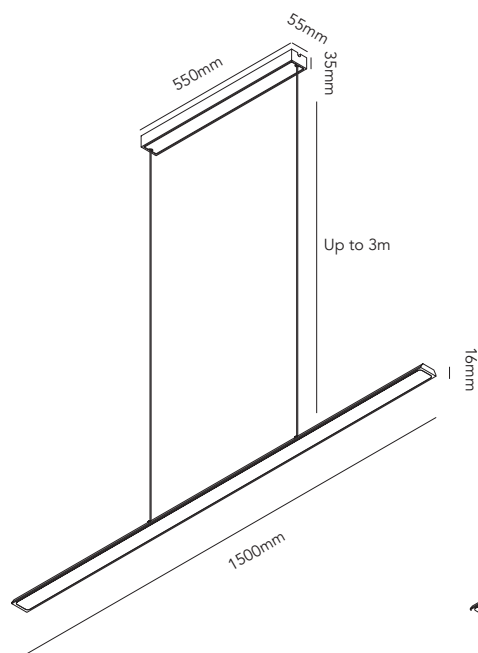

## SLIM

Design: Ronni Gol

SLIM S1200

SLIM S1500

SLIM S1800

# SLIM - 2700/3000K SWITCH

Design: Ronni Gol

**LIGHT·POINT**  
C O P E N H A G E N

ART. NAME	SLIM S1200	SLIM S1500	SLIM S1800
Art. no. white	280700	280710	280720
Art. no. black	280701	280711	280721
EAN white	5711389807009	5711389807108	5711389807207
EAN black	5711389807016	5711389807115	5711389807214
Material	Aluminium / Acrylic	Aluminium / Acrylic	Aluminium / Acrylic
Light source	Edison	Edison	Edison
Lifetime	50.000	50.000	50.000
Number of light sources	1	1	1
Electronical gear	N/A	N/A	N/A
Driver watt	N/A	N/A	N/A
Light source watt	30	34	36
System watt	30	34	36
Voltage	220-240V	220-240V	220-240V
Dimmable	Leading/trailing Edge	Leading/trailing Edge	Leading/trailing Edge
Lumen output	1830	2140	2450
Lumen pr. watt	90	90	90
Flux	N/A	N/A	N/A
CCT (K)	2700/3000	2700/3000	2700/3000
RA/CRI	≥90	≥90	≥90
Mac Adam	6	6	6
Light distribution	N/A	N/A	N/A
Beam angle	N/A	N/A	N/A
Tilt angle	N/A	N/A	N/A
Cutout mm.	N/A	N/A	N/A
Rotation	N/A	N/A	N/A
Looping	No	No	No