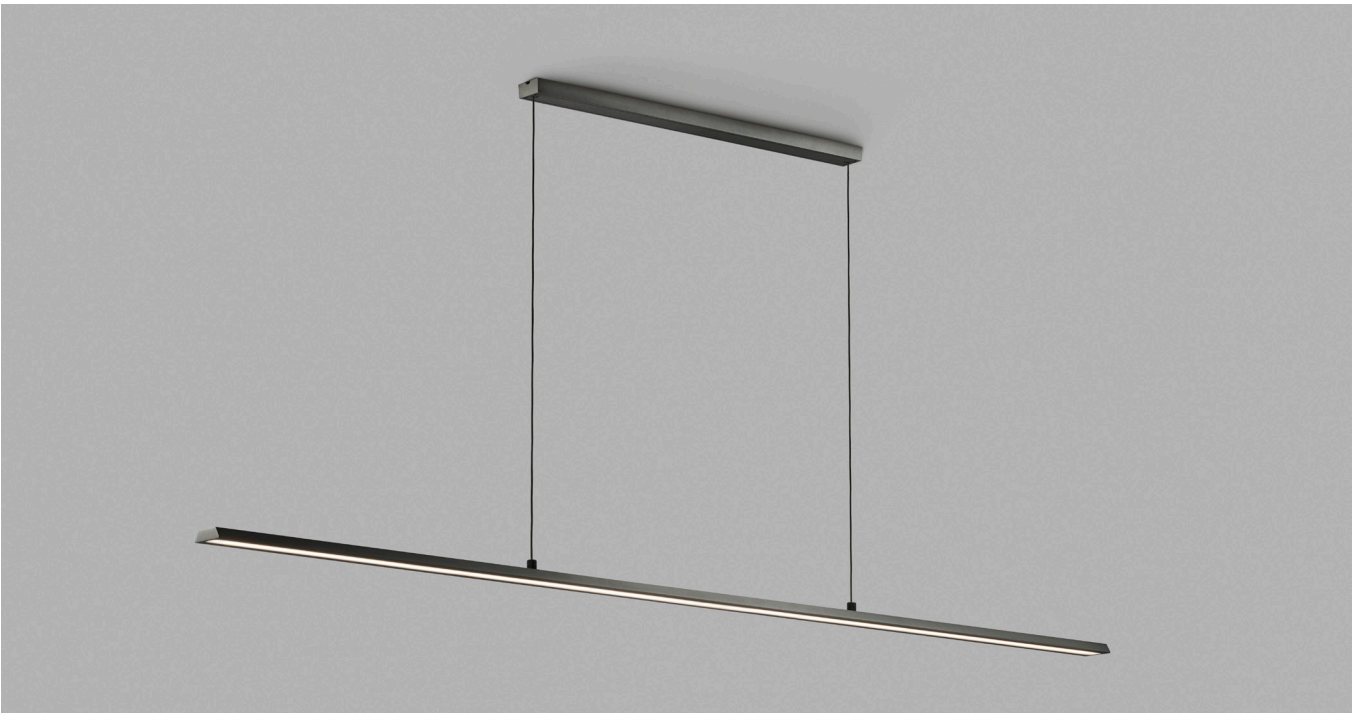

## SLIM

Design: Ronni Gol

SLIM S1200

SLIM S1500

SLIM S1800

# SLIM - 2700/3000K SWITCH

Design: Ronni Gol

**LIGHT·POINT**  
C O P E N H A G E N

ART. NAME	SLIM S1200	SLIM S1500	SLIM S1800
Art. no. white	280700	280710	280720
Art. no. black	280701	280711	280721
EAN white	5711389807009	5711389807108	5711389807207
EAN black	5711389807016	5711389807115	5711389807214
Material	Aluminium / Acrylic	Aluminium / Acrylic	Aluminium / Acrylic
Light source	Edison	Edison	Edison
Lifetime	50.000	50.000	50.000
Number of light sources	1	1	1
Electronical gear	N/A	N/A	N/A
Driver watt	N/A	N/A	N/A
Light source watt	30	34	36
System watt	30	34	36
Voltage	220-240V	220-240V	220-240V
Dimmable	Leading/trailing Edge	Leading/trailing Edge	Leading/trailing Edge
Lumen output	1830	2140	2450
Lumen pr. watt	90	90	90
Flux	N/A	N/A	N/A
CCT (K)	2700/3000	2700/3000	2700/3000
RA/CRI	≥90	≥90	≥90
Mac Adam	6	6	6
Light distribution	N/A	N/A	N/A
Beam angle	N/A	N/A	N/A
Tilt angle	N/A	N/A	N/A
Cutout mm.	N/A	N/A	N/A
Rotation	N/A	N/A	N/A
Looping	No	No	No