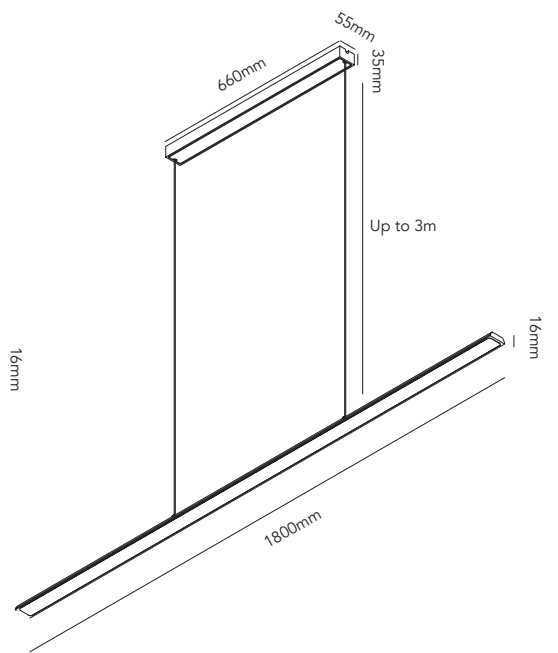

## SLIM

Design: Ronni Gol

SLIM S1200

SLIM S1500

SLIM S1800

# SLIM - 2700/3000K SWITCH

Design: Ronni Gol

**LIGHT·POINT**  
C O P E N H A G E N

ART. NAME	SLIM S1200	SLIM S1500	SLIM S1800
Art. no. white	280700	280710	280720
Art. no. black	280701	280711	280721
EAN white	5711389807009	5711389807108	5711389807207
EAN black	5711389807016	5711389807115	5711389807214
Material	Aluminium / Acrylic	Aluminium / Acrylic	Aluminium / Acrylic
Light source	Edison	Edison	Edison
Lifetime	50.000	50.000	50.000
Number of light sources	1	1	1
Electronical gear	N/A	N/A	N/A
Driver watt	N/A	N/A	N/A
Light source watt	30	34	36
System watt	30	34	36
Voltage	220-240V	220-240V	220-240V
Dimmable	Leading/trailing Edge	Leading/trailing Edge	Leading/trailing Edge
Lumen output	1830	2140	2450
Lumen pr. watt	90	90	90
Flux	N/A	N/A	N/A
CCT (K)	2700/3000	2700/3000	2700/3000
RA/CRI	≥90	≥90	≥90
Mac Adam	6	6	6
Light distribution	N/A	N/A	N/A
Beam angle	N/A	N/A	N/A
Tilt angle	N/A	N/A	N/A
Cutout mm.	N/A	N/A	N/A
Rotation	N/A	N/A	N/A
Looping	No	No	No