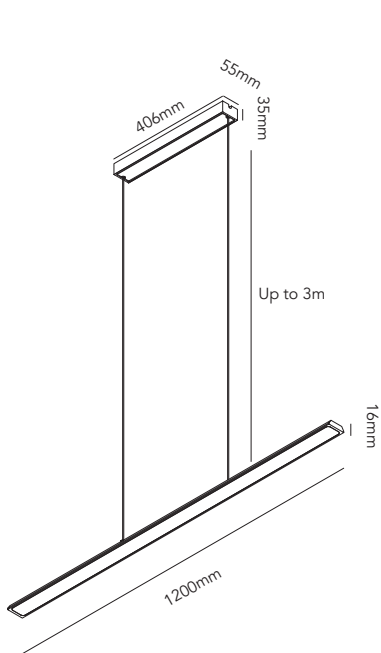

## SLIM

Design: Ronni Gol

SLIM S1200

SLIM S1500

SLIM S1800

# SLIM - 2700/3000K SWITCH

Design: Ronni Gol

**LIGHT·POINT**  
C O P E N H A G E N

ART. NAME	SLIM S1200	SLIM S1500	SLIM S1800
Art. no. white	280700	280710	280720
Art. no. black	280701	280711	280721
EAN white	5711389807009	5711389807108	5711389807207
EAN black	5711389807016	5711389807115	5711389807214
Material	Aluminium / Acrylic	Aluminium / Acrylic	Aluminium / Acrylic
Light source	Edison	Edison	Edison
Lifetime	50.000	50.000	50.000
Number of light sources	1	1	1
Electronical gear	N/A	N/A	N/A
Driver watt	N/A	N/A	N/A
Light source watt	30	34	36
System watt	30	34	36
Voltage	220-240V	220-240V	220-240V
Dimmable	Leading/trailing Edge	Leading/trailing Edge	Leading/trailing Edge
Lumen output	1830	2140	2450
Lumen pr. watt	90	90	90
Flux	N/A	N/A	N/A
CCT (K)	2700/3000	2700/3000	2700/3000
RA/CRI	≥90	≥90	≥90
Mac Adam	6	6	6
Light distribution	N/A	N/A	N/A
Beam angle	N/A	N/A	N/A
Tilt angle	N/A	N/A	N/A
Cutout mm.	N/A	N/A	N/A
Rotation	N/A	N/A	N/A
Looping	No	No	No