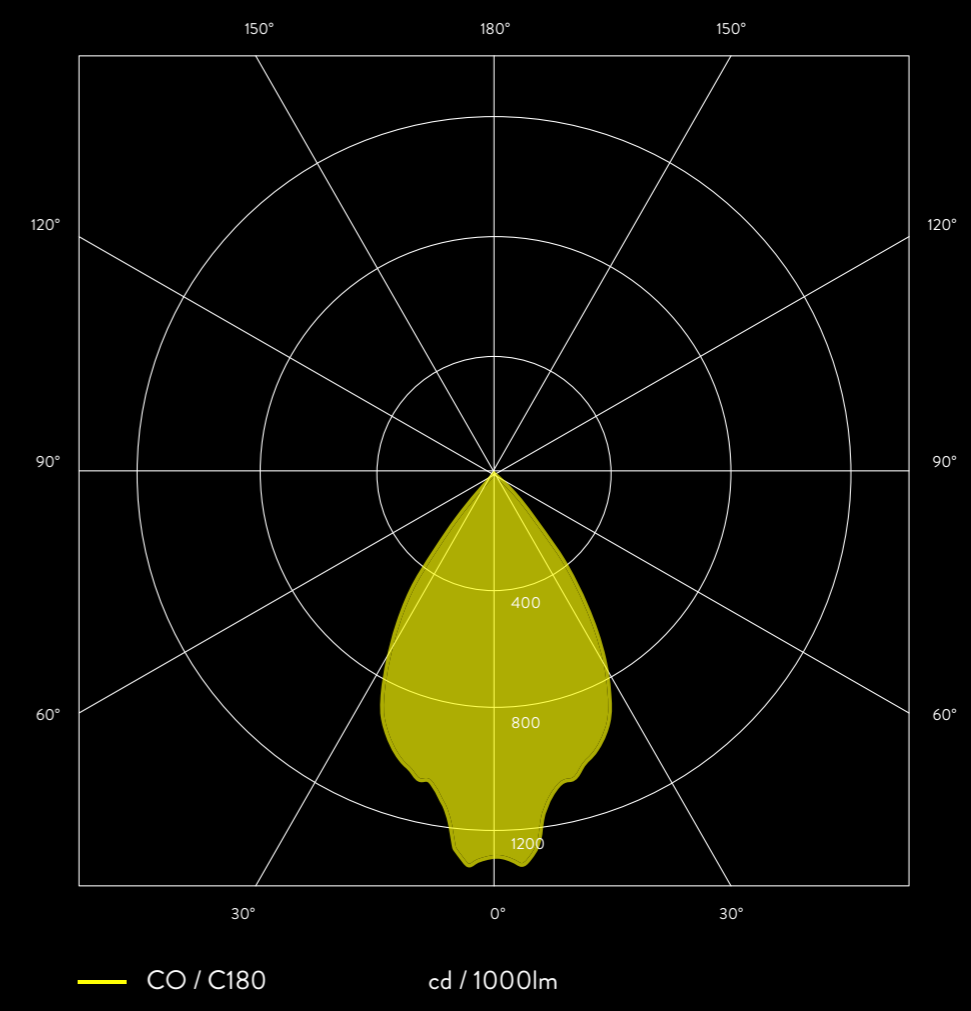

<i>voltage/current</i>	<i>max power</i>	<i>source</i>	<i>flux</i>	<i>optic</i>	<i>CRI</i>	<i>switching</i>	<i>CCT</i>	<i>finishing</i>	<i>code</i>	<i>price</i>
110/240V	15W	LED board	839lm	60° (orientable)	90	dimmable	2700K	matte black painted	FOX LN2 21	€ 815,00
<i>note</i>		cable length 3,5m, dimmer on cable, honeycomb accessory included								

Photometric datasheet
15W / 839lm

Photometric data and more
information available on our website

NEMOLIGHTING.COM

PHOTOS

Marcello Perego

LOCATION

Private Home, Milan