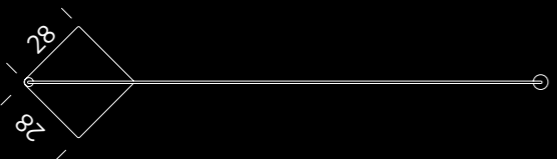

 **IP20**

VAT excl

aluminum black matt spot

honeycomb filter for antiglare (included)

Steel matte black painted base

“All my designs are dynamic, I playfully incorporate movement, flexibility and balance on different levels. I simplify the objects and reduce the material input to a minimum and hence expose these dynamics“.