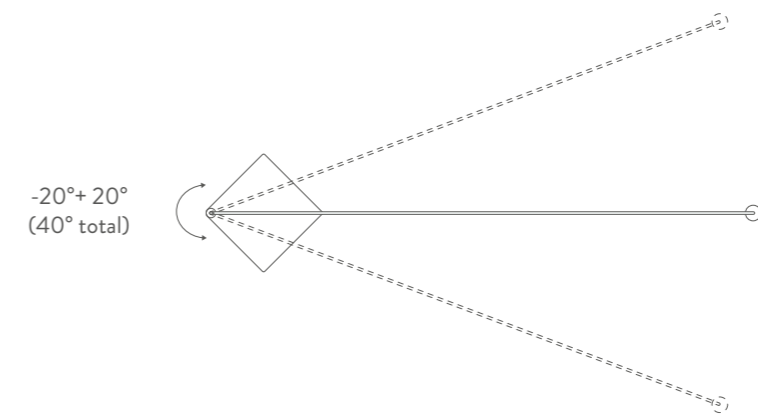

 **IP20**

VAT excl

aluminum black matt spot

honeycomb filter for antiglare (included)

Steel matte black painted base

“All my designs are dynamic, I playfully incorporate movement, flexibility and balance on different levels. I simplify the objects and reduce the material input to a minimum and hence expose these dynamics“.