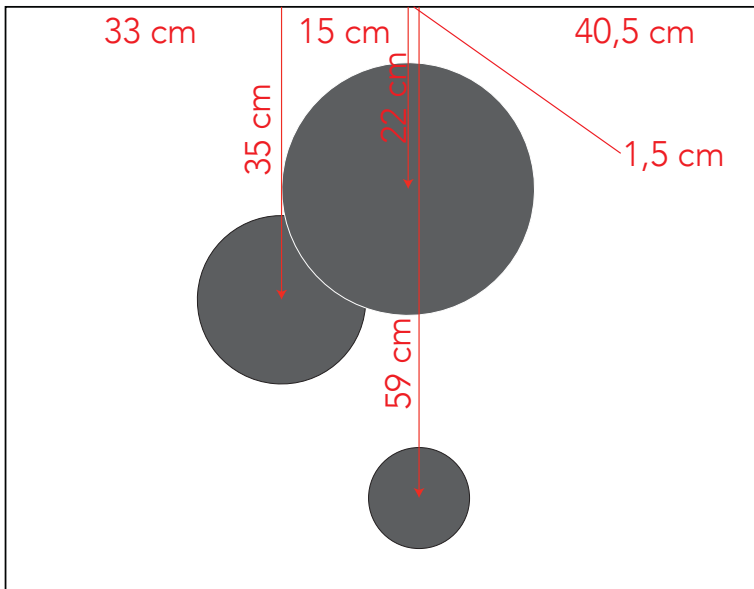

## INSPIRATION

**WALL SIZE**  
**H: 70 CM W: 90**

**SOHO TYPES**

1 X SOHO W1

1 X SOHO W2

1 X SOHO W3

— PLEASE NOTE: THE DRAWING IS NOT TO SCALE —

**WALL SIZE**  
**H: 70 CM W: 90**

**SOHO TYPES**

1 X SOHO W1

1 X SOHO W2

1 X SOHO W3

— PLEASE NOTE: THE DRAWING IS NOT TO SCALE —

**WALL SIZE**  
**H: 180 CM W: 120**

SOHO TYPES

1 X SOHO W1

# WALL SIZE

H: 250 CM W: 480 CM

# WALL SIZE

H: 350 CM W: 210 CM

— PLEASE NOTE: THE DRAWING IS NOT TO SCALE —