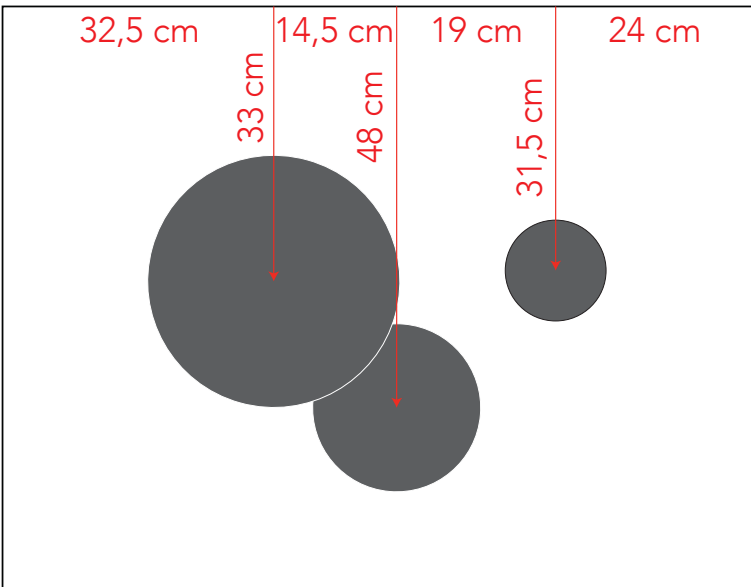

## INSPIRATION

**WALL SIZE**  
**H: 70 CM W: 90**

**SOHO TYPES**

1 X SOHO W1

1 X SOHO W2

1 X SOHO W3

— PLEASE NOTE: THE DRAWING IS NOT TO SCALE —

**WALL SIZE**  
**H: 70 CM W: 90**

**SOHO TYPES**

1 X SOHO W1

1 X SOHO W2

1 X SOHO W3

— PLEASE NOTE: THE DRAWING IS NOT TO SCALE —

**WALL SIZE**  
**H: 180 CM W: 120**

SOHO TYPES

1 X SOHO W1

# WALL SIZE

H: 250 CM W: 480 CM

# WALL SIZE

H: 350 CM W: 210 CM

— PLEASE NOTE: THE DRAWING IS NOT TO SCALE —