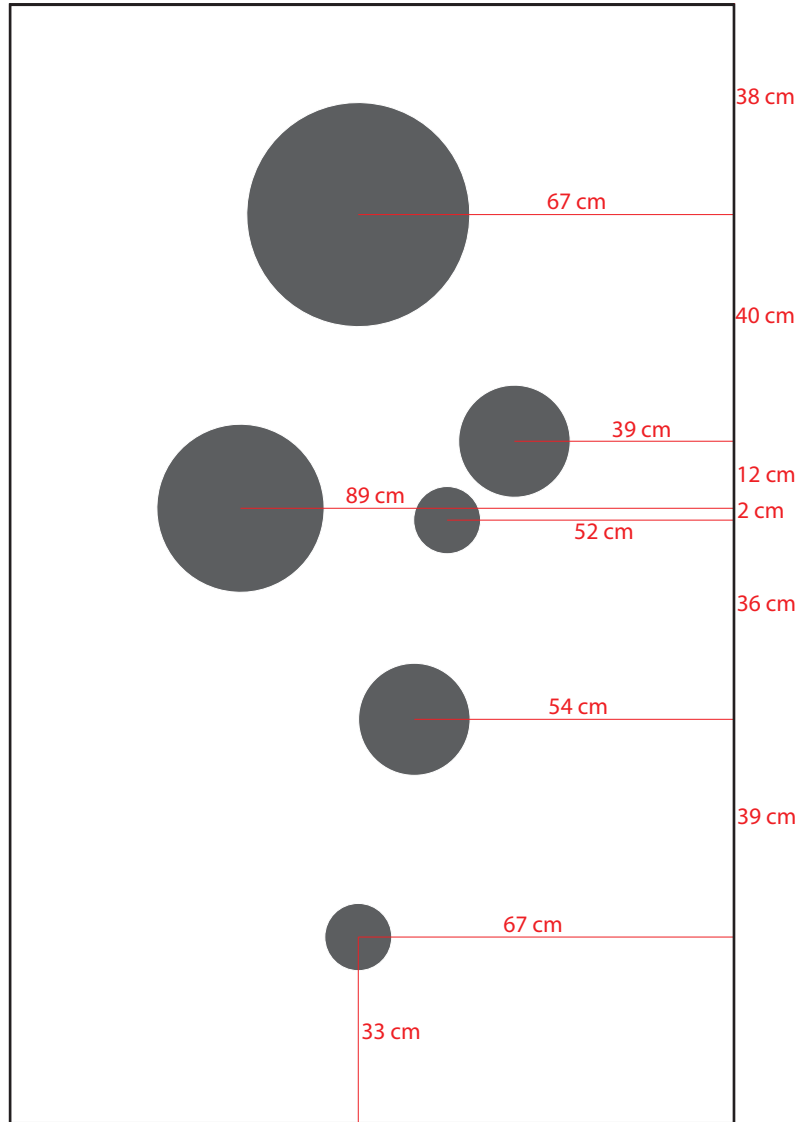

1 X SOHO W2

2 X SOHO W3

— PLEASE NOTE: THE DRAWING IS NOT TO SCALE —

**WALL SIZE**  
**H: 200 CM W: 130**

**SOHO TYPES**

- 2 X SOHO W1
- 2 X SOHO W2
- 1 X SOHO W3
- 1 X SOHO W4

— PLEASE NOTE: THE DRAWING IS NOT TO SCALE —

**WALL SIZE**  
**H: 200 CM W: 130**

**SOHO TYPES**

2 X SOHO W1

2 X SOHO W2

1 X SOHO W3

1 X SOHO W4

— PLEASE NOTE: THE DRAWING IS NOT TO SCALE —

# WALL SIZE

H: 250 CM W: 480 CM

# WALL SIZE

H: 350 CM W: 210 CM

— PLEASE NOTE: THE DRAWING IS NOT TO SCALE —