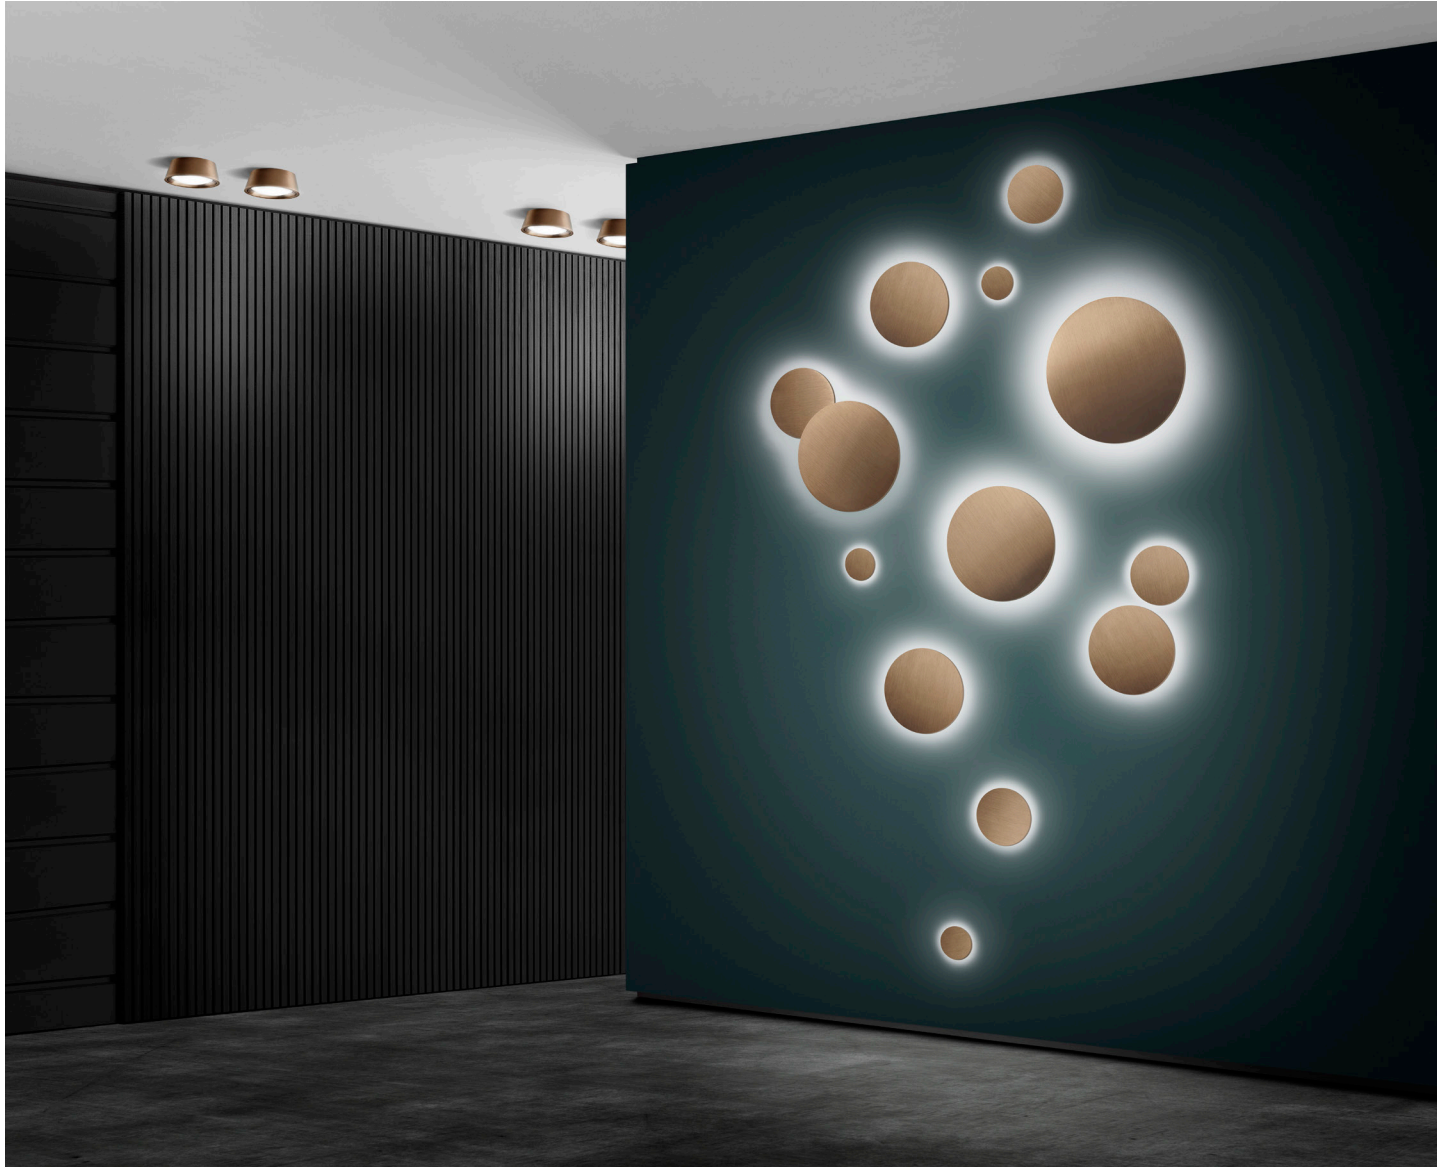

**LIGHT·POINT**  
C O P E N H A G E N

**SOHO | EXAMPLES**

**INSPIRATION  
MODEL ON PAGE 7**

## INSPIRATION

**WALL SIZE**  
**H: 70 CM W: 90**

**SOHO TYPES**

1 X SOHO W1

1 X SOHO W2

1 X SOHO W3

— PLEASE NOTE: THE DRAWING IS NOT TO SCALE —

**WALL SIZE**  
**H: 70 CM W: 90**