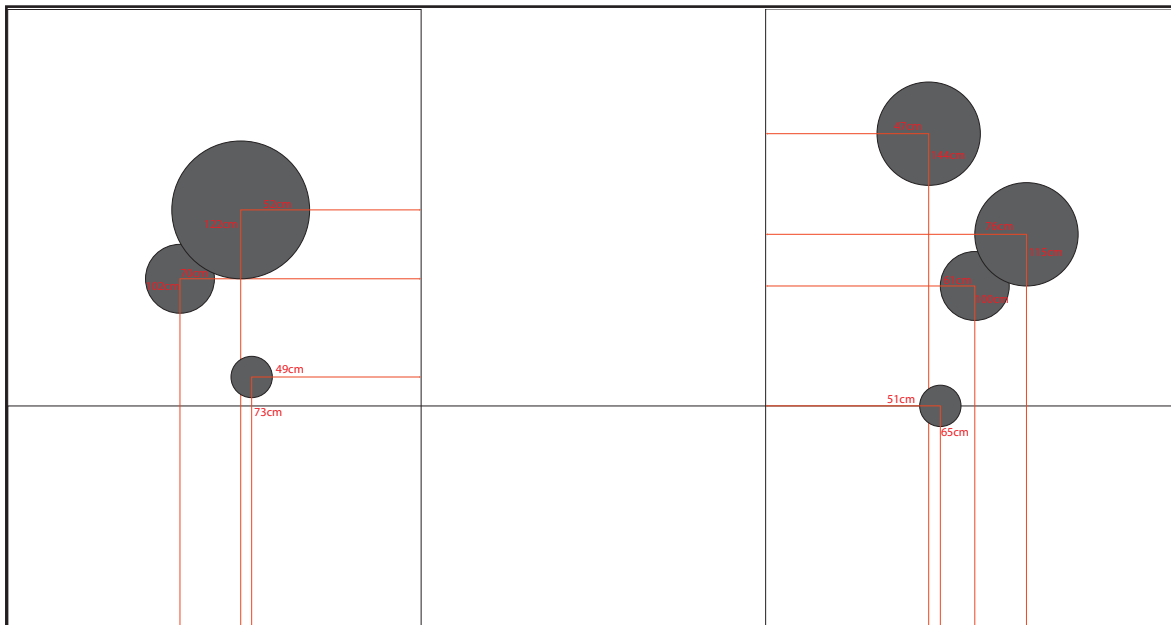

## SOHO TYPES

2 X SOHO W1

2 X SOHO W2

3 X SOHO W3

1 X SOHO W4

— PLEASE NOTE: THE DRAWING IS NOT TO SCALE —

# WALL SIZE

H: 287 CM W: 520 CM