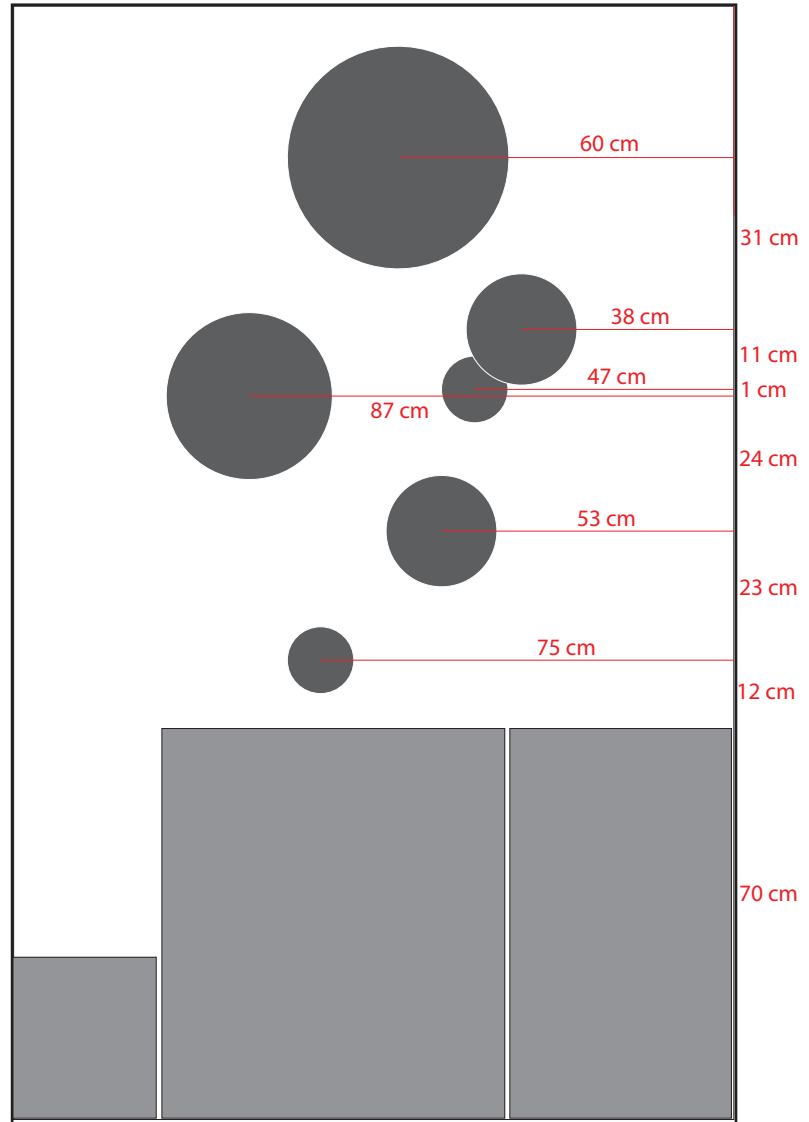

**WALL SIZE**  
**H: 200 CM W: 130**

**SOHO TYPES**

2 X SOHO W1

2 X SOHO W2

1 X SOHO W3

1 X SOHO W4

— PLEASE NOTE: THE DRAWING IS NOT TO SCALE —

# WALL SIZE

H: 120 CM W: 340 CM

# WALL SIZE

H: 250 CM W: 480 CM

# WALL SIZE

H: 350 CM W: 210 CM

— PLEASE NOTE: THE DRAWING IS NOT TO SCALE —