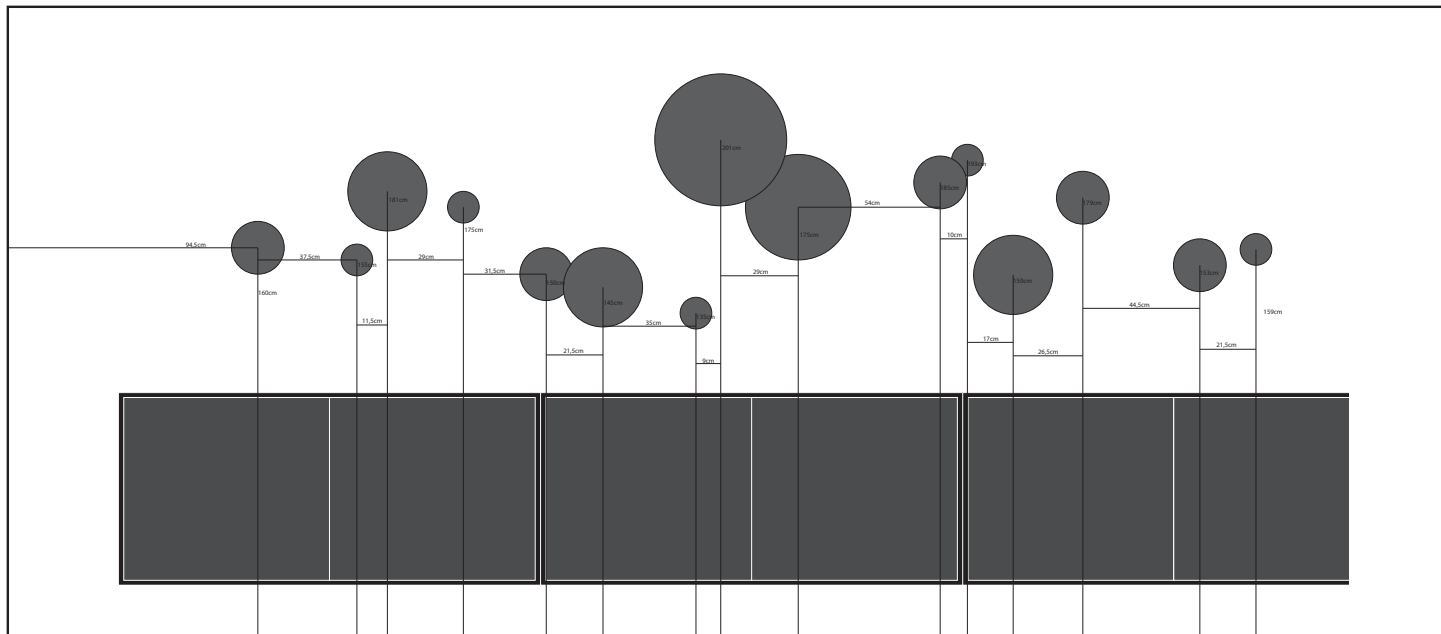

## SOHO TYPES

5 X SOHO W1

5 X SOHO W2

3 X SOHO W3

1 X SOHO W4

1 X SOHO W5

— PLEASE NOTE: THE DRAWING IS NOT TO SCALE —

## WALL SIZE

H: 50 CM W: 70 CM