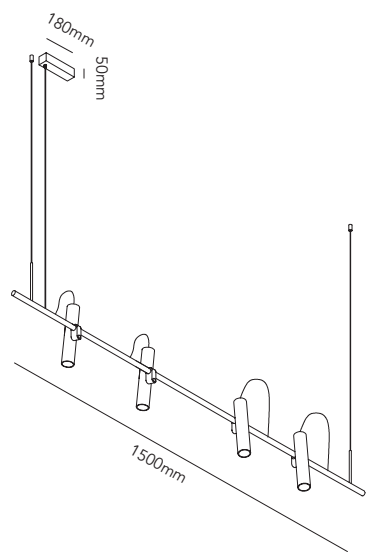

Titanium /
Black

LIGHT·POINT
C O P E N H A G E N

SPIRIT S

Design: Ronni Gol

SPIRIT F1

SPIRIT T1

SPIRIT T1