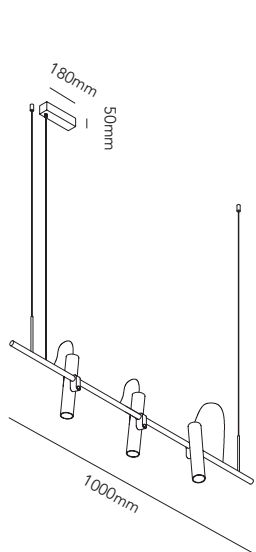

Titanium /
Black

LIGHT·POINT
C O P E N H A G E N

SPIRIT S

Design: Ronni Gol

SPIRIT F1