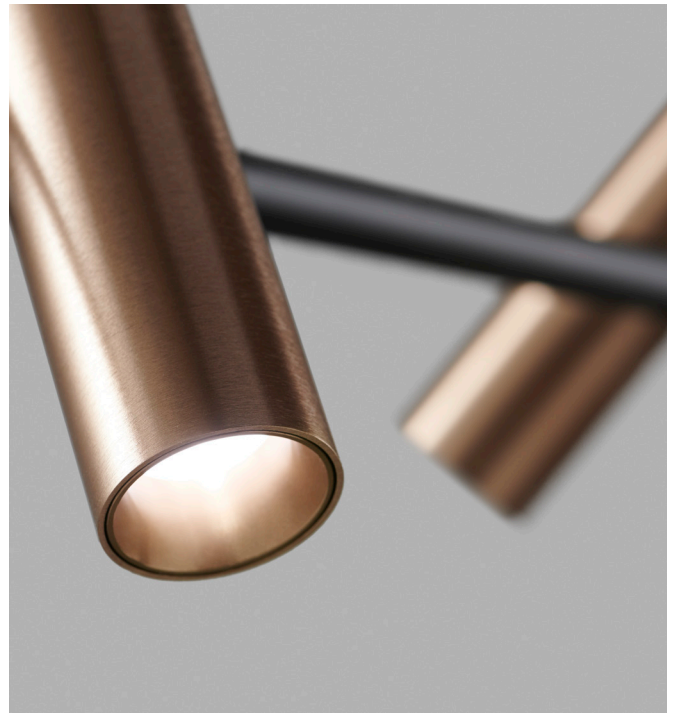

Titanium /
Black

LIGHT·POINT
C O P E N H A G E N

SPIRIT S

Design: Ronni Gol

SPIRIT F1