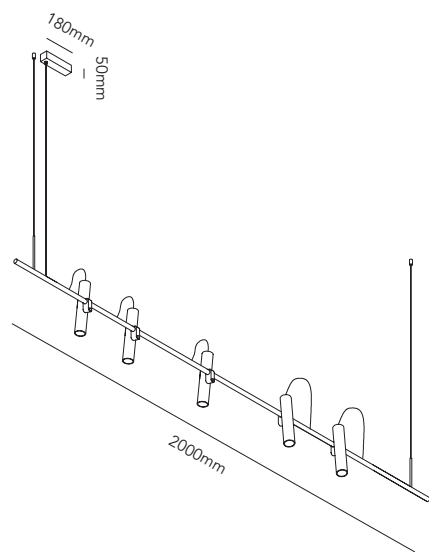

Titanium /
Black

LIGHT·POINT
C O P E N H A G E N

SPIRIT S

Design: Ronni Gol

SPIRIT F1

SPIRIT T1

SPIRIT T1