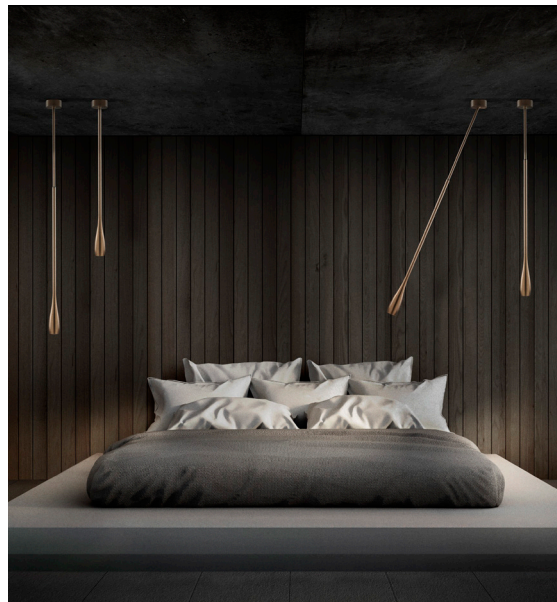

# TULIP Collection

The ascending curves gives the TULIP pendant lamp a distinctive three-dimensional expression.

The pendant is telescopic which can be extended and also rotated in any direction, giving light where you want the most.

TULIP is available in a brushed Rose Gold and a brushed Titanium.

[LIGHT-POINT.COM](http://LIGHT-POINT.COM)