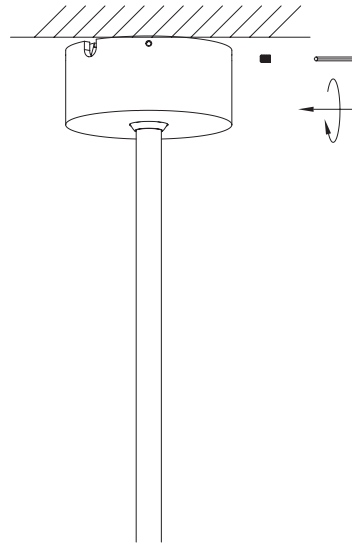

# TULIP Collection

The ascending curves gives the TULIP pendant lamp a distinctive three-dimensional expression.

The pendant is telescopic which can be extended and also rotated in any direction, giving light where you want the most.

## Installation instructions

NOTE: The ceiling/lamp base can be used as installation box.

1

2

3

4