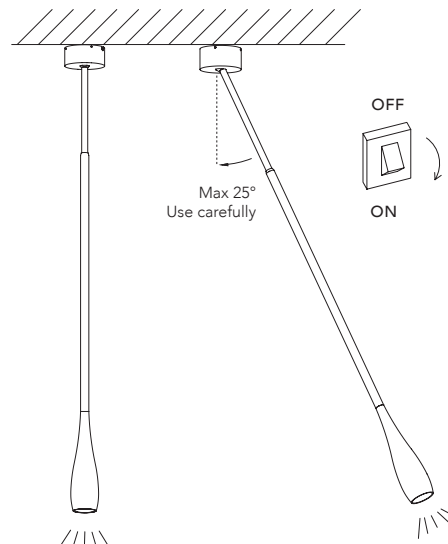

# TULIP Collection

The ascending curves gives the TULIP pendant lamp a distinctive three-dimensional expression.

The pendant is telescopic which can be extended and also rotated in any direction, giving light where you want the most.

## Installation instructions

NOTE: The ceiling/lamp base can be used as installation box.

1

2

3

4