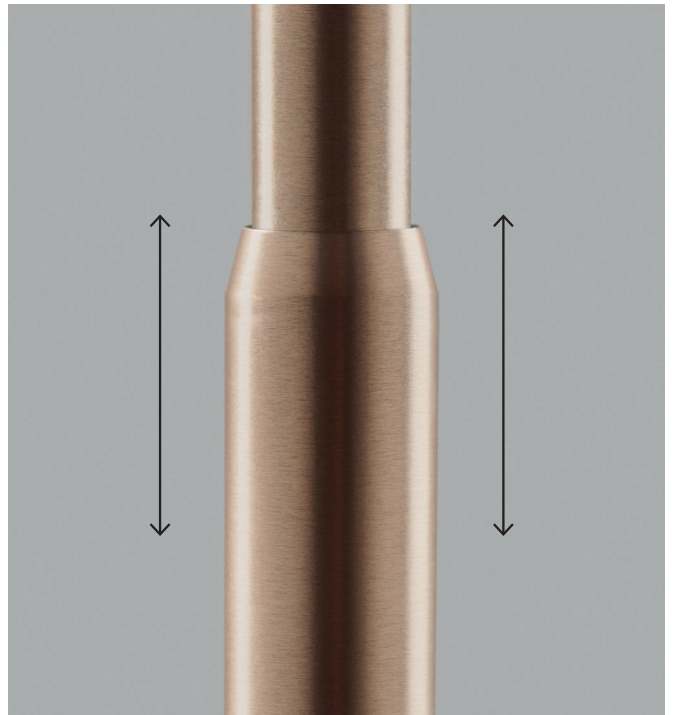

TULIP

Design: Ronni Gol

TULIP

TULIP - 2700

Design: Ronni Gol

LIGHT·POINT
C O P E N H A G E N

ART. NAME	TULIP		
Art. no. rose gold	270680	-	-
Art. no. satin nickel	270681	-	-
EAN rose gold	5711389706807		
EAN satin nickel	5711389706814		
Material	Aluminium	-	-
Light source	Bridgelux	-	-
Lifetime	30.000	-	-
Number of light sources	1	-	-
Electronical gear	N/A	-	-
Driver watt	7	-	-
Light source watt	10	-	-
System watt	10	-	-
Voltage	230V	-	-
Dimmable	Yes	-	-
Lumen output	470 lm	-	-
Lumen pr. watt	72	-	-
Flux	N/A	-	-
CCT (K)	2700	-	-
RA/CRI	>90	-	-
Mac Adam	3	-	-
Light distribution	direct	-	-
Beam angle	24°	-	-
Tilt angle	25°	-	-
Cutout mm.	N/A	-	-
Rotation	360°	-	-
Looping	N/A	-	-