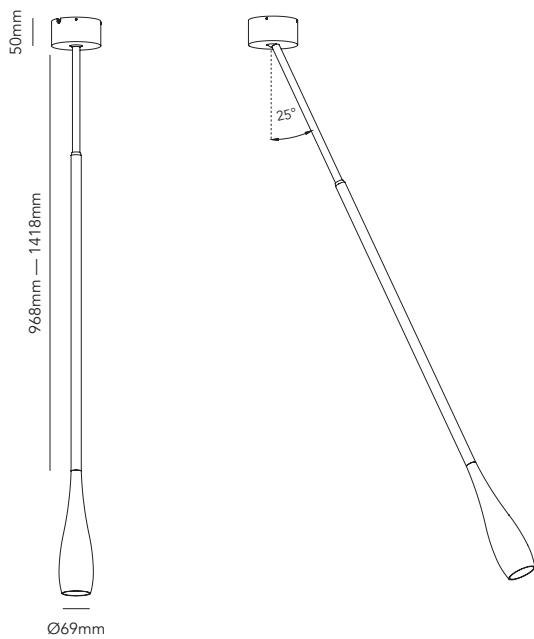

TULIP

Design: Ronni Gol

TULIP

TULIP - 2700

Design: Ronni Gol

LIGHT·POINT
C O P E N H A G E N

ART. NAME	TULIP		
Art. no. rose gold	270680	-	-
Art. no. satin nickel	270681	-	-
EAN rose gold	5711389706807		
EAN satin nickel	5711389706814		
Material	Aluminium	-	-
Light source	Bridgelux	-	-
Lifetime	30.000	-	-
Number of light sources	1	-	-
Electronical gear	N/A	-	-
Driver watt	7	-	-
Light source watt	10	-	-
System watt	10	-	-
Voltage	230V	-	-
Dimmable	Yes	-	-
Lumen output	470 lm	-	-
Lumen pr. watt	72	-	-
Flux	N/A	-	-
CCT (K)	2700	-	-
RA/CRI	>90	-	-
Mac Adam	3	-	-
Light distribution	direct	-	-
Beam angle	24°	-	-
Tilt angle	25°	-	-
Cutout mm.	N/A	-	-
Rotation	360°	-	-
Looping	N/A	-	-