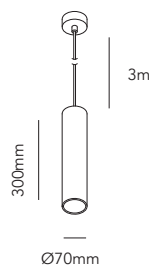

ZERO

Design: Ronni Gol

*Black/gold and rose gold for indoor use only

ZERO S2