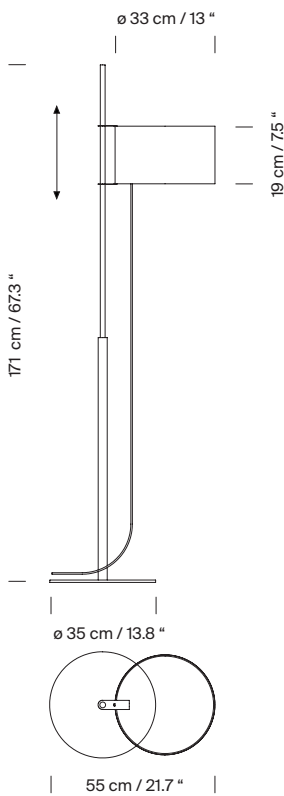

TMD

Miguel Milá. 2005
Floor Lamps

Regulations:

CE
UNE-EN 60598
UNE-EN 55015
UNE-EN 60529

UL

Dry location only
UL-153
E-352592

Maintenance:

Clean with a smooth cloth. Do not use ammonia, solvents or abrasive cleaning products.

Others:

The lamp is delivered in different packages.
The assembly instructions are delivered with the product.

Model:

Collection:

Table lamps

Floor lamps