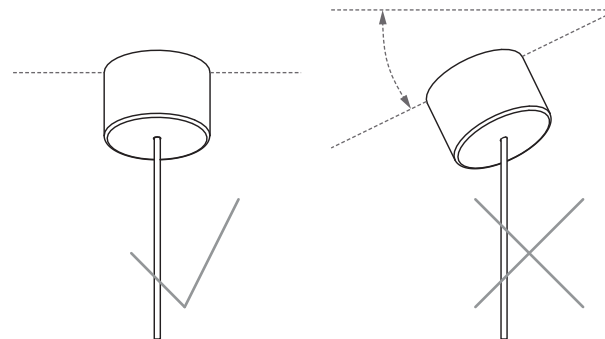

Tulip Bloom/Blossom E27 Power Feed Surface

126600XX_126601XX

CABLE LENGTH ADJUSTMENT

CEILING MOUNTING

Do not mount the ceilinghouse on tilted surfaces

TO BE COMBINED WITH

Use Philips Hue Connected E27 bulb
or any other LED or conventional E27 bulb.

Tulip Blossom : Max Ø 125mm
Tulip Bloom: Max Ø100mm