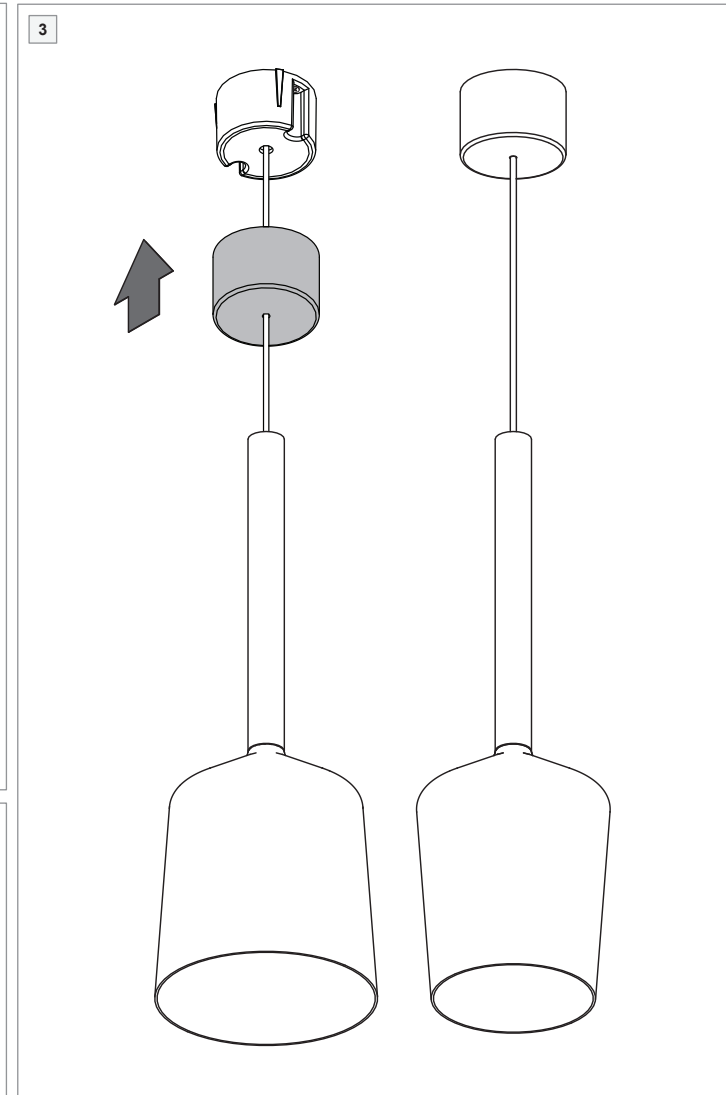

Tulip Bloom/Blossom E27 Power Feed Surface

126600XX_126601XX

CABLE LENGTH ADJUSTMENT

CEILING MOUNTING

Do not mount the ceilinghouse on tilted surfaces

TO BE COMBINED WITH

Use Philips Hue Connected E27 bulb
or any other LED or conventional E27 bulb.

Tulip Blossom : Max Ø 125mm
Tulip Bloom: Max Ø100mm