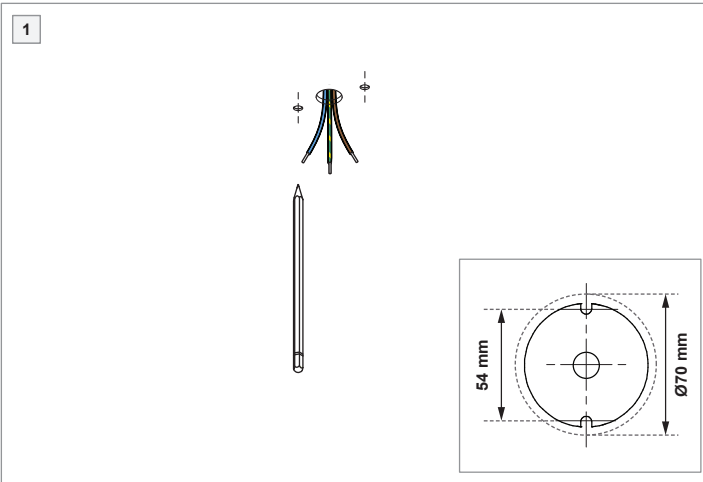

Tulip Bloom/Blossom E27 Power Feed Surface

126600XX_126601XX

CABLE LENGTH ADJUSTMENT

CEILING MOUNTING

Do not mount the ceilinghouse on tilted surfaces

TO BE COMBINED WITH

Use Philips Hue Connected E27 bulb
or any other LED or conventional E27 bulb.

Tulip Blossom : Max Ø 125mm
Tulip Bloom: Max Ø100mm