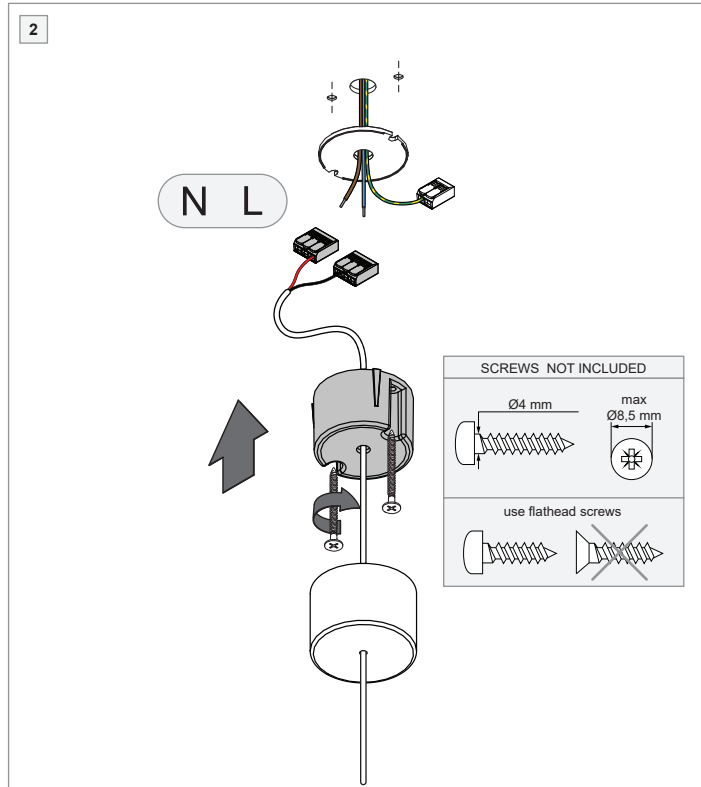

Tulip Bloom/Blossom E27 Power Feed Surface

126600XX_126601XX

CABLE LENGTH ADJUSTMENT

CEILING MOUNTING

Do not mount the ceilinghouse on tilted surfaces

TO BE COMBINED WITH

Use Philips Hue Connected E27 bulb
or any other LED or conventional E27 bulb.

Tulip Blossom : Max Ø 125mm
Tulip Bloom: Max Ø100mm