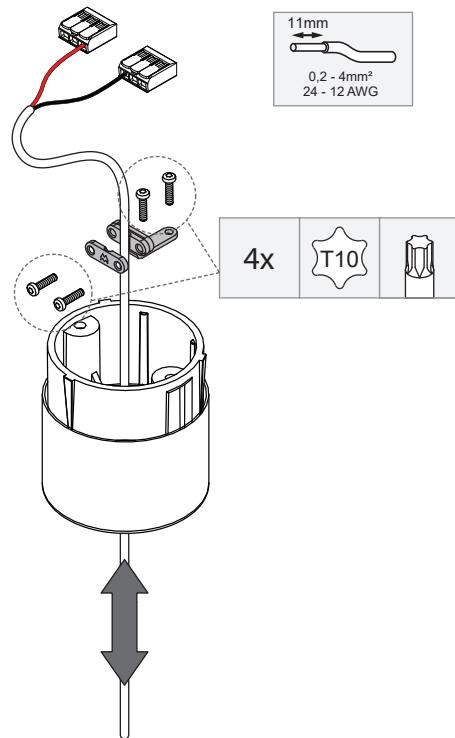

Tulip Bloom/Blossom E27 Power Feed Surface

126600XX_126601XX

CABLE LENGTH ADJUSTMENT

CEILING MOUNTING

Do not mount the ceilinghouse on tilted surfaces

TO BE COMBINED WITH

Use Philips Hue Connected E27 bulb
or any other LED or conventional E27 bulb.

Tulip Blossom : Max Ø 125mm
Tulip Bloom: Max Ø100mm