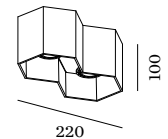

HEXO  
CEILING SURFACE

2.0 LED

LED 2x LED COB 8W | phase-cut dim  
220-240VAC | 50-60Hz  
aluminium powder coated  
brushed lacquered

IP20 21° SDCM2 L70|50K 1.13kg

2.0 PAR16

2x PAR16 max. 12W | GU10  
100-240VAC | 50-60Hz  
aluminium powder coated  
brushed lacquered

IP20 1.19kg

OPTIONAL

inner cover max. 10W  
aluminium powder coated brushed  
2 pieces needed

	CODE
	911031W1
	911031G1
	911031B1

	CODE
	186658W_
	186658G_
	186658Q_
	186658P_
	186658B_

LIGHT COLOUR	LUMEN CRI	CODE
2700K	2x670 >90	3
3000K	2x700 >90	5
2000-3000K	2x470 >90	9