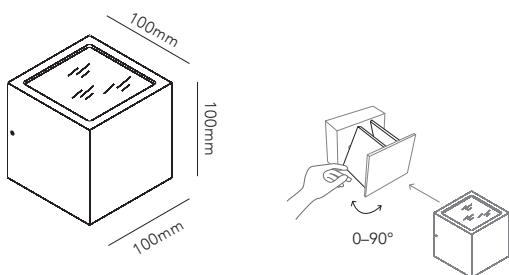

CUBE LED UP/DOWN

Design: Ronni Gol

CUBE

CUBE XL

CUBE LED UP/DOWN

Design: Ronni Gol

LIGHT·POINT
C O P E N H A G E N

ART. NAME	CUBE LED UP/DOWN	CUBE LED UP/DOWN XL
Art. no. white	256180	-
Art. no. black	256182	256187
Art. no. rust	256183	256188
EAN white	5711389561802	-
EAN black	5711389561826	5711389561871
EAN rust	5711389561833	5711389561888
Material	Aluminium/Glass	Aluminium/Glass
Light source	Teen	Teen
Lifetime	50.000hours	50.000hours
Number of light sources	2	2
Electronical gear	CC6W180 Triac	KDMH015S0400RR66
Driver watt	-	-
Light source watt	2 x 3,2W	2 x 7,2W
System watt	6,4W	14,4W
Voltage	220-240V	220-240V
Dimmable	TRAIC	TRAIC
Lumen output	440	860
Lumen pr. watt	69	60
CCT (K)	3000K	3000K
RA/CRI	90	90
Mac Adam	3	3
Light distribution	Up/Down	Up/Down
Beam angle	Adjustable	Adjustable
Tilt angle	-	-
Cutout mm.	-	-
Rotation	-	-
Looping	No	No