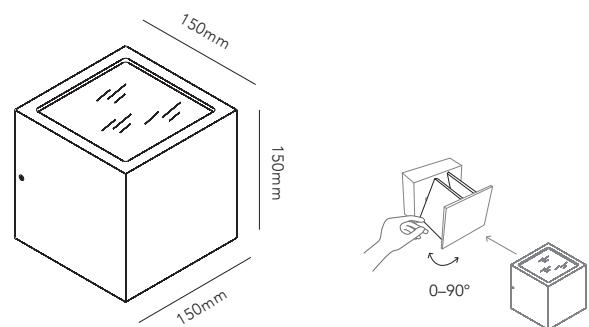

CUBE LED UP/DOWN

Design: Ronni Gol

CUBE

CUBE XL

CUBE LED UP/DOWN

Design: Ronni Gol

LIGHT·POINT
C O P E N H A G E N

ART. NAME	CUBE LED UP/DOWN	CUBE LED UP/DOWN XL
Art. no. white	256180	-
Art. no. black	256182	256187
Art. no. rust	256183	256188
EAN white	5711389561802	-
EAN black	5711389561826	5711389561871
EAN rust	5711389561833	5711389561888
Material	Aluminium/Glass	Aluminium/Glass
Light source	Teen	Teen
Lifetime	50.000hours	50.000hours
Number of light sources	2	2
Electronical gear	CC6W180 Triac	KDMH015S0400RR66
Driver watt	-	-
Light source watt	2 x 3,2W	2 x 7,2W
System watt	6,4W	14,4W
Voltage	220-240V	220-240V
Dimmable	TRAIC	TRAIC
Lumen output	440	860
Lumen pr. watt	69	60
CCT (K)	3000K	3000K
RA/CRI	90	90
Mac Adam	3	3
Light distribution	Up/Down	Up/Down
Beam angle	Adjustable	Adjustable
Tilt angle	-	-
Cutout mm.	-	-
Rotation	-	-
Looping	No	No