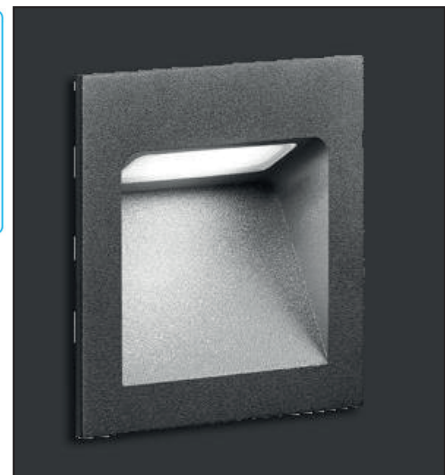

Technical specification

Create an ambient scene with indirect light placed along panels or stairways, or run the lamp upside down for uplight. Deli serves perfect to underline the architecture and function of a room.

Technical data

Material	Aluminum
Colour	White, Black, Black/gold
Light Source	LED. Average lifetime 50.000 hrs.
Voltage	230-240 V
Control gear	Electronic
Color temperature	3000K
CRI (Ra)	80>

NOTE:

5 years warranty on LED light source and driver.
 *Only luminaire measure.
 Gold colour recommended for indoor use only.
 Mounting house, for mounting into concrete or brick walls, is included.