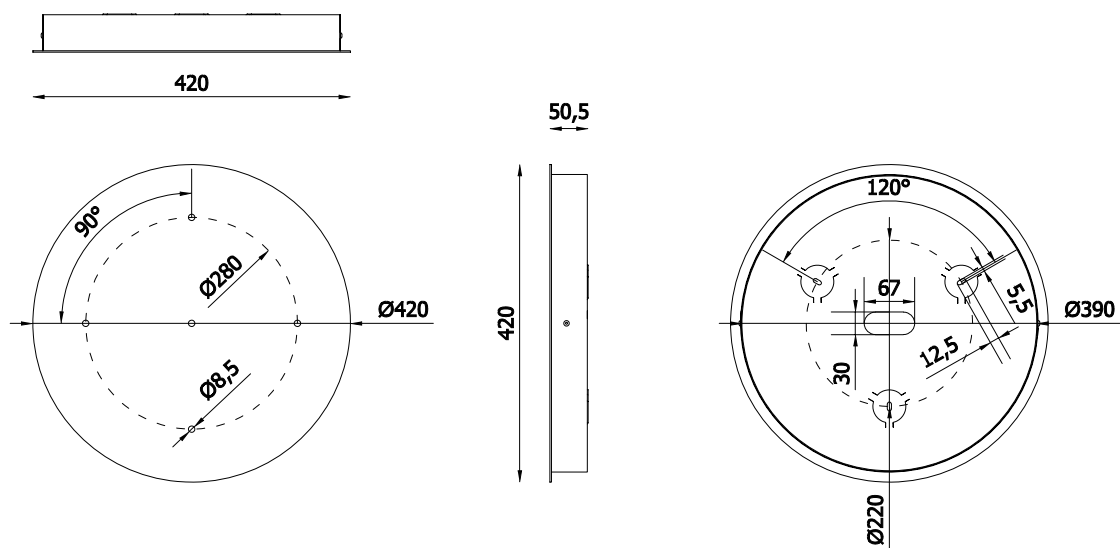

A-Piastre / Plates (Glo, Lit, MoM)

TECHNICAL SHEET

AA01-T-42-05 WHITE

Mounting: a soffitto / ceiling

Environment: Indoor - IP20

Materials: Metallo / Metal

Information: Round plate with max 5 fittings

AA18-T-42-05 TITANIUM

Mounting: a soffitto / ceiling

Environment: Indoor - IP20

Materials: Metallo / Metal

Information: Round plate with max 5 fittings

AA01-T-42-05

AA18-T-42-05

PIASTRA ESTERNA / EXTERNAL PLATE

PIASTRA INTERNA / INTERNAL PLATE