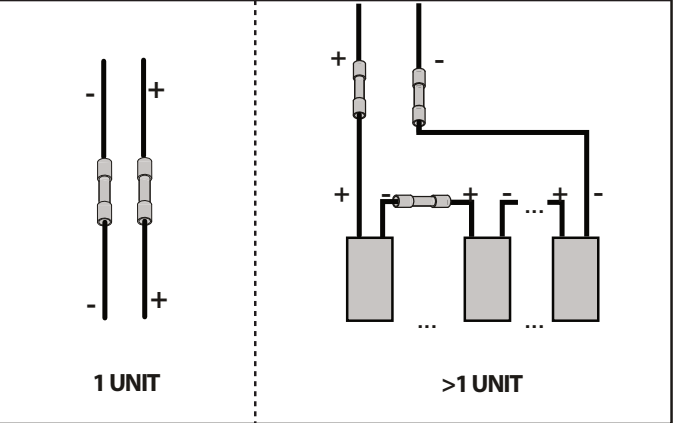

ELECTRICAL CONNECTION