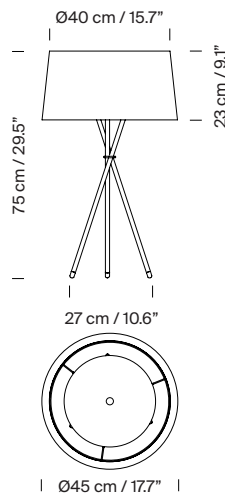

Model B: Trípode G6