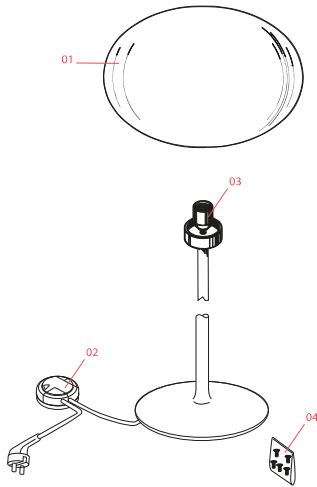

FLOS

F3032020 Silver

Glo-Ball Floor 2

Designed by Jasper Morrison, 1998

Halogen - 150W

Floor lamp providing diffused light. Diffuser consisting of an externally acid-etched, hand blown, flashed opaline glass and a die-cast threaded ring nut with alodine plating finish. Gray or black painted high-thickness steel base and stem and die-cast aluminum diffuser support. On the cable there is the electronic dimmer which allows the regulation of light brightness.

Physical

Colour	Silver
Length (mm)	330
Cord length (mm)	1800
Net weight (kg)	12.56
Package volume (m3)	0.34
IP internal	20

Download

Mounting instructions [↓ PDF](#)

Spare Parts [↓ PDF](#)

Photometric Files

Bulbs

NOT INCLUDED

RF32288

LED Lamp E27 15W 2700K T38

NOT INCLUDED

RF32289

LED Lamp E27 15W 3000K T38

Spare Parts