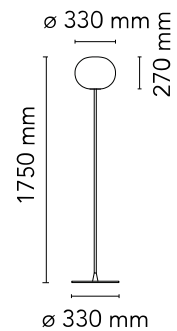

FLOS

F3032020 Silver

Glo-Ball Floor 2

Designed by Jasper Morrison, 1998

Halogen - 150W

Floor lamp providing diffused light. Diffuser consisting of an externally acid-etched, hand blown, flashed opaline glass and a die-cast threaded ring nut with alodine plating finish. Gray or black painted high-thickness steel base and stem and die-cast aluminum diffuser support. On the cable there is the electronic dimmer which allows the regulation of light brightness.

Are you a professional and your project needs consulting and support?

BOOK AN APPOINTMENT

Main specifications

EAN	8059607002582
Mounting	Floor
Environments	Indoor dry location
Light Source Type	Bulb
Lamp category	Halogen
Lamp holders	E27
Ilcos	HSGS
Number of heads	1
Power (W)	150

Physical

Colour	Silver
Length (mm)	330
Cord length (mm)	1800
Net weight (kg)	12.56
Package volume (m3)	0.34
IP internal	20

Download

Mounting instructions [↓ PDF](#)

Spare Parts [↓ PDF](#)

Photometric Files

LDT / IES [↓ LDT](#)

Technical Drawings

2D [↓ ZIP](#)

3D [↓ ZIP](#)

[Bim](#) [↓ ZIP](#)

Schematic light drawing

Luminous flux Luminaire
1252 lm

Photometric