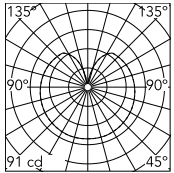

Physical

Colour	Silver
Length (mm)	330
Cord length (mm)	1800
Net weight (kg)	12.56
Package volume (m3)	0.34
IP internal	20

Download

Mounting instructions [↓ PDF](#)

Spare Parts [↓ PDF](#)

Photometric Files

LDT / IES [↓ LDT](#)

Technical Drawings

2D [↓ ZIP](#)

3D [↓ ZIP](#)

[Bim](#) [↓ ZIP](#)

Schematic light drawing

Luminous flux Luminaire
1252 lm

Photometric