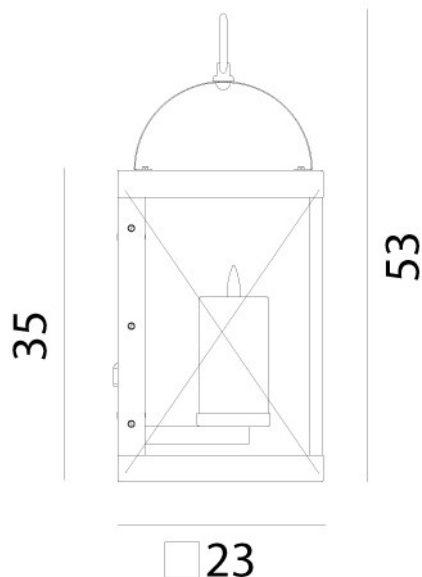

Tipologia: PARETE

Type: WALL LIGHT

Ambiente / Environment
OUTDOOR

Materiale: OTTONE
Material: BRASS

Finitura / Colore: OTTONE
Finishing / Color: BRASS

Fonte luminosa – Lighting Source:
1xMAX 28W E27

Voltaggio – Voltage
240V