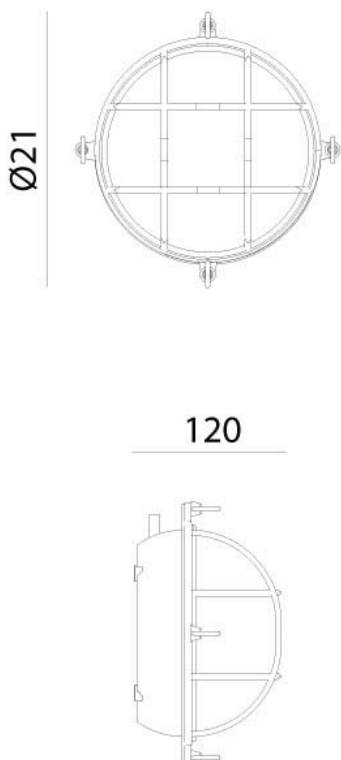

Tipologia: SOFFITTO
Type: CEILING LIGHT

Ambiente / Environment
OUTDOOR

Materiale: OTTONE
Material: BRASS

Finitura / Colore: OTTONE
Finishing / Color: BRASS

Fonte luminosa – Lighting Source:
1XMAX 46W E27

Voltaggio – Voltage
240V

Classe Energetica – Energetic Class
A++/E

PROTEZIONE IP – IP PROTECTION
IP54

PESO – WEIGHT
2,5Kg

Lampadina non inclusa
Light bulb not included