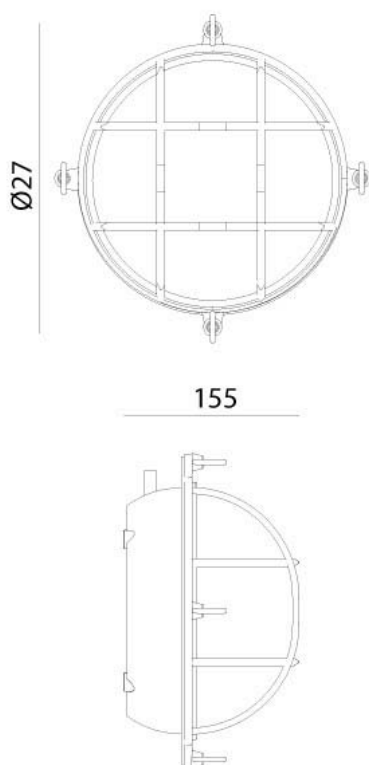

Tipologia: SOFFITTO
Type: CEILING LIGHT

Ambiente / Environment
OUTDOOR

Materiale: OTTONE
Material: BRASS

Finitura / Colore: OTTONE
Finishing / Color: BRASS

Fonte luminosa – Lighting Source:
1XMAX 57W E27

Voltaggio – Voltage
240V

Classe Energetica – Energetic Class
A++/E

PROTEZIONE IP – IP PROTECTION
IP54

PESO – WEIGHT
2Kg

Lampadina non inclusa
Light bulb not included