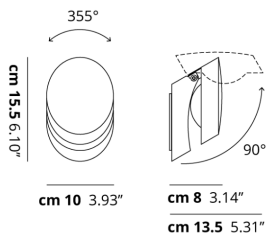

CERTIFICATION

PHOTOMETRIC CURVE

None

FRAME	DIFFUSOR	LED COLOUR	CODE
Chrome	None	2700K	155003
Coppery Bronze	None	2700K	155002
Matte White 9016	None	2700K	155001
Chrome	None	3000K	155006
Coppery Bronze	None	3000K	155005
Matte White 9016	None	3000K	155004