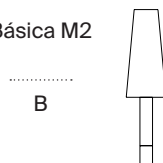

Básica

Santiago Roqueta, Equipo Santa & Cole. 1987
Table Lamps

A

Básica M2

B

At a time when international trends prevailed with lamps containing tubular metal structures and halogen bulbs, Santa & Cole sought to create a warmer alternative with the Básica lamp. This meant the revival, in the 1980s, of natural materials such as wood, paperboard or ribbons. This aesthetics challenged the dominant fashion at the time as it supported a warmer modernity that valued craftsmanship. It provided Santa & Cole with a springboard for international expansion, setting a new trend in Europe. The Básica lamp continues to make the same statement, 30 years later.

A wooden column held up by a heavy metal base of the same diameter, supports a range of shades in different shapes and colours, eight in total. Although the lamp is well-balanced, an optional, wider base may be placed underneath.

General description:

Birch wood column with nickel or bronze base.

2 lampshade options:

M1 (stitched beige cardboard; natural, red-amber or black ribbon and terracotta, mustard or green Raw Color ribbon and white linen)

M2 (beige parchment)

Stabilizing base with nickel or bronze base (optional).

Electric cable length: 2,25 m / 88.6"

Approximate weight (unpacked):

1,5 Kg / 3.3 lb

Technical information:

Includes dimmable light source (CE market):

LED bulb: 12 W / 1.521 lm / 2700K / A++ (subject to updates in LED technology).

E27 - E26 / Max. hgt. 115 mm / 4.5" / Max. power 100 W

Includes dimmer (dimmable light source required).

Compatible with bulbs of the Energy efficiency class (E.E.C): A++ ... E.

Suitable only for indoor use.

Always use the light source recommended or equivalent.

Input voltage: 100, 120, 230 Vac.

(50 Hz / 60 Hz). According to destination

Regulations:

CE

UNE-EN 60598