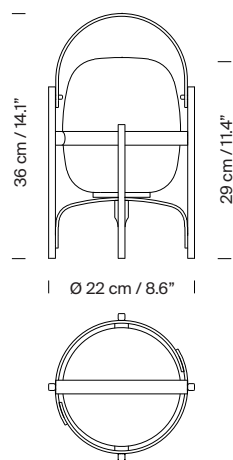

Cestita Batería

Miguel Milá. 2017
Table Lamps

Regulations:

CE
UNE-EN 60598
UNE-EN 55015
UNE-EN 60529

Maintenance:

Clean with a smooth cloth. Do not use ammonia, solvents or abrasive cleaning products.

Others:

The lamp is delivered in one package.
The assembly instructions are delivered with the product.

Model: