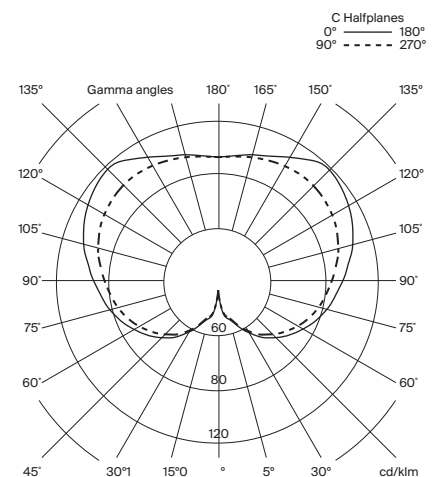

Cestita Batería

Miguel Milá. 2017
Table Lamps

Cestita Batería is the new member of the Cesta family: a portable, cordless version. As with all of Milá's objects, this version champions industrial craftsmanship, by combining functionalism and the legacy of local artisan creation. With this new version, the lamp's features are enhanced with the help of technology. Keeping with the family's warmth and spirit, it features an opal glass shade supported by a beautiful cherry wooden structure. It is produced and assembled manually by European craftsmen, using traditional, steam bending techniques for the wood, and glassblowing techniques for its opal shade. Cestita Batería is a lantern that creates a beautiful ambience anywhere; depicting Chinese shadows in the garden, or emanating light from any corner.

The lamp aligns with the spirit of TRAMO the company Milá founded to produce his own work: simple and essential objects of all kinds, that make a house feel like a home.

General description:

Cherry wood structure. White opal glass or white opal polyethylene lampshade.

Switch incorporated into the luminaire with 3 intensity levels.

Lithium battery.

Range: 5h on high power / 12h on medium power / 24h on minimum power.

Includes charger.

Battery charging time: 6.5h

To prevent wood degradation, the lamp should not be left outdoors permanently.

Approximate weight (unpacked):

1,3 kg / 2.8 lb

Technical information:

Light source included (dimnable).

LED Module

Rated input wattage: 2,5 W

Operating voltage: 2,9 VDC

Colour Temp.: 2.700 K

CRI: 90

Lifetime: 40.000 h

Luminous flux: 313 lm

Built-in dimmable LED.

3 light output intensities.

Energy efficiency class (E.E.C): A++... A.

Lamp suitable only for indoor use.

Always use this light source.