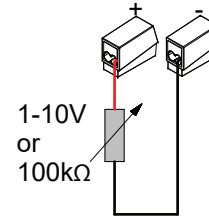

+ rood / red / rouge / rot / rojo / rosso / красный

- zwart / black / noir / schwarz / negro / nero / черный