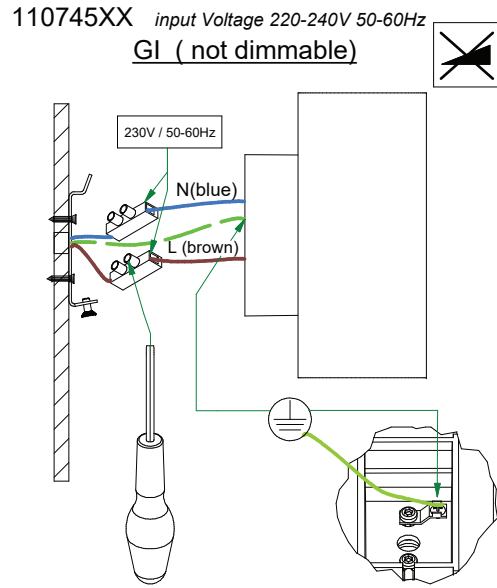

Duell wall 2X LED 900lm 2700K GI +1-10V

110745XX_110746XX

1

2

2

110746XX Input Voltage 110-240V 50-60Hz
GI 1-10V or Push Dimming (mains voltage)

3

4