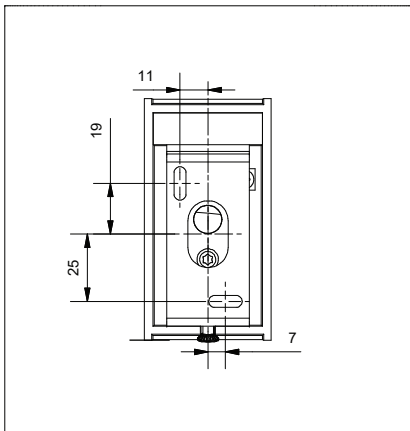

Duell wall 2X LED 900lm 2700K GI +1-10V

110745XX_110746XX

1

2

2

110746XX Input Voltage 110-240V 50-60Hz
GI 1-10V or Push Dimming (mains voltage)

3

4