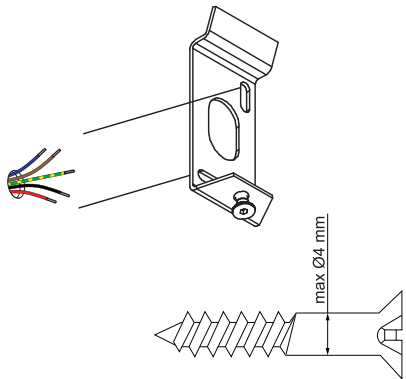

Duell wall 2X LED 900lm 2700K GI +1-10V

110745XX_110746XX

1

2

2

110746XX Input Voltage 110-240V 50-60Hz
GI 1-10V or Push Dimming (mains voltage)

3

4