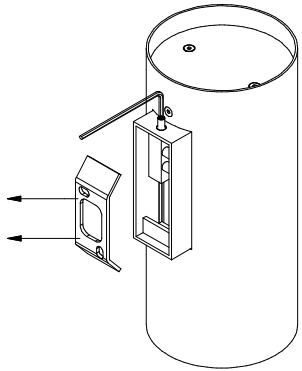

Lotis Tubed Wall 1xES50 / LED

108838XX

Lamptype : 1x QPAR 16 max. 35W

Fitting : GU10

1

2

3

4

If halogen lamp:
max 35W

If retrofit LED lamp:
only suitable for short version