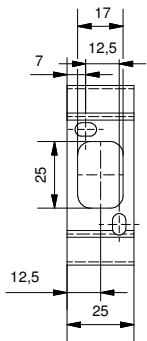

Lotis Tubed Wall 1xES50 / LED

108838XX

Lamptype : 1x QPAR 16 max. 35W

Fitting : GU10

1

2

3

4

If halogen lamp:
max 35W

If retrofit LED lamp:
only suitable for short version