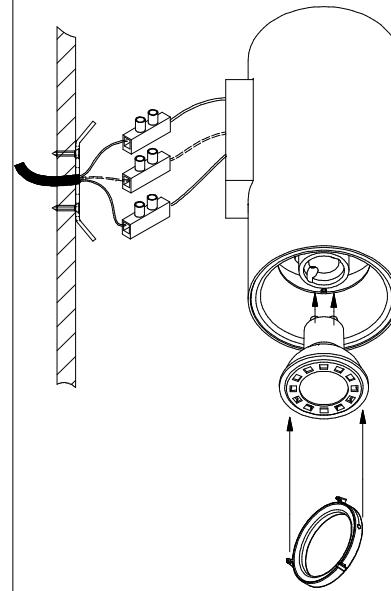

Lotis Tubed Wall 1xES50 / LED

108838XX

Lamptype : 1x QPAR 16 max. 35W

Fitting : GU10

1

2

3

4

If halogen lamp:
max 35W

If retrofit LED lamp:
only suitable for short version