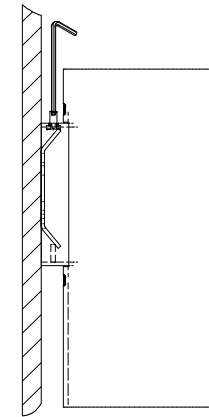

Lotis Tubed Wall 1xES50 / LED

108838XX

Lamptype : 1x QPAR 16 max. 35W

Fitting : GU10

1

2

3

4

If halogen lamp:
max 35W

If retrofit LED lamp:
only suitable for short version