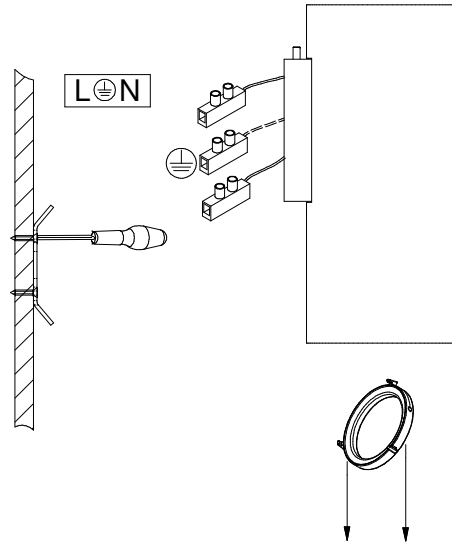

Lotis Tubed Wall 1xES50 / LED

108838XX

Lamptype : 1x QPAR 16 max. 35W

Fitting : GU10

1

2

3

4

If halogen lamp:
max 35W

If retrofit LED lamp:
only suitable for short version