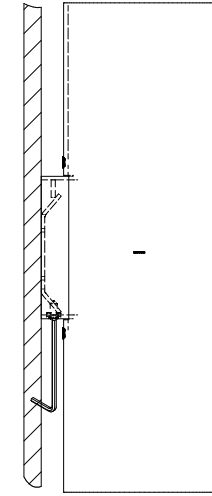

Lotis Tubed Wall 2xES50 / LED

108837XX

Lamptype : 2x QPAR 16 max. 35W

Fitting : GU10

1

2

3

4

If halogen lamp:
max 35W

If retrofit LED lamp:
only suitable for short version