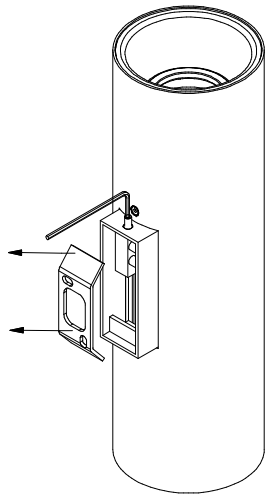

Lotis Tubed Wall 2xES50 / LED

108837XX

Lamptype : 2x QPAR 16 max. 35W

Fitting : GU10

1

2

3

4

If halogen lamp:
max 35W

If retrofit LED lamp:
only suitable for short version