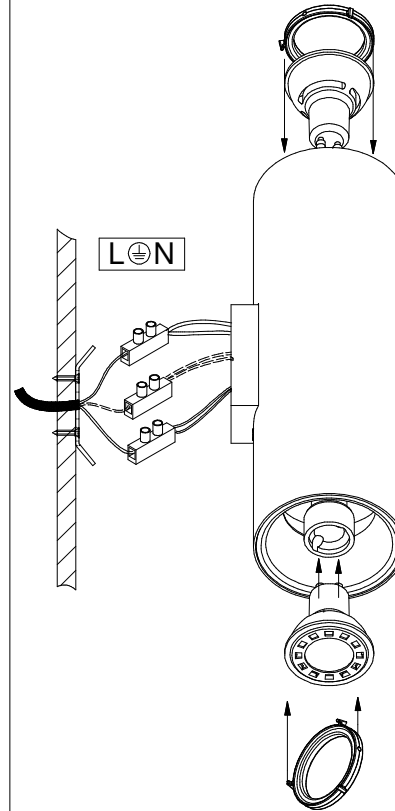

Lotis Tubed Wall 2xES50 / LED

108837XX

Lamptype : 2x QPAR 16 max. 35W

Fitting : GU10

1

2

3

4

If halogen lamp:
max 35W

If retrofit LED lamp:
only suitable for short version