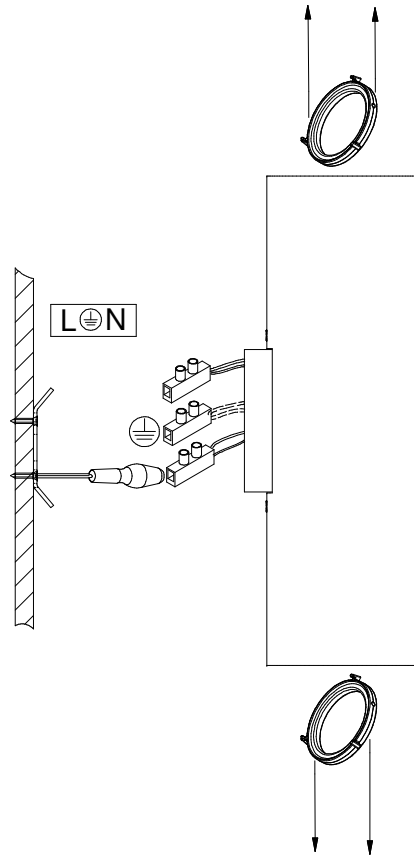

Lotis Tubed Wall 2xES50 / LED

108837XX

Lamptype : 2x QPAR 16 max. 35W

Fitting : GU10

1

2

3

4

If halogen lamp:
max 35W

If retrofit LED lamp:
only suitable for short version