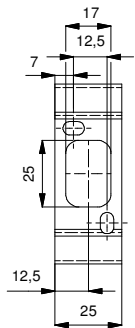

Lotis Tubed Wall 2xES50 / LED

108837XX

Lamptype : 2x QPAR 16 max. 35W

Fitting : GU10

1

2

3

4

If halogen lamp:
max 35W

If retrofit LED lamp:
only suitable for short version