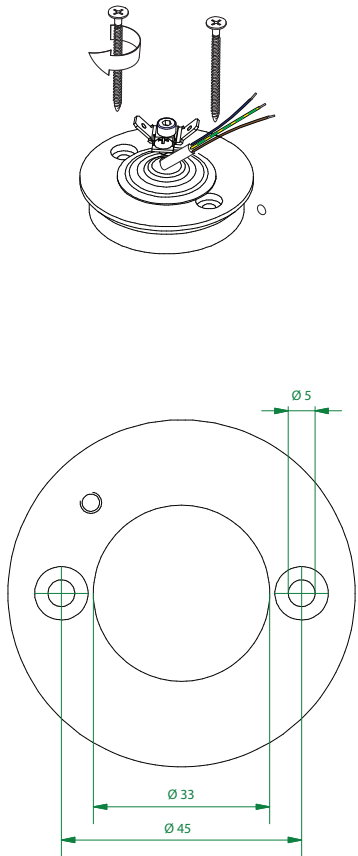

Lowieze low / high IP54 2x LED 3000K flood GI

126714XX_126724XX

1

2

3

Can be used with:
11189802 Earthpin 350mm BI

Replace protective shield when broken. The luminaire shall only be used complete with its protective shield. Reference number: 1012034