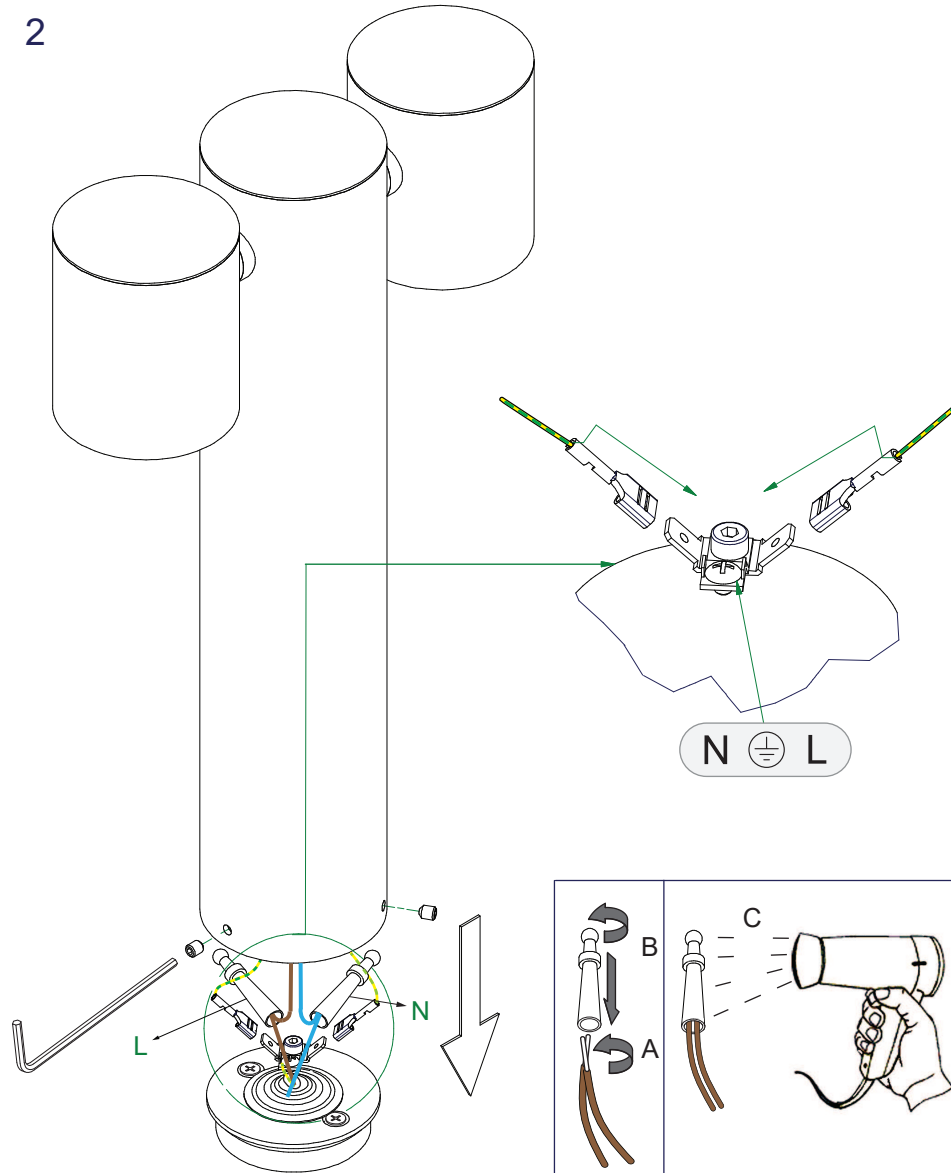

Lowieze low / high IP54 2x LED 3000K flood GI

126714XX_126724XX

1

2

3

Can be used with:
11189802 Earthpin 350mm BI

Replace protective shield when broken. The luminaire shall only be used complete with its protective shield. Reference number: 1012034