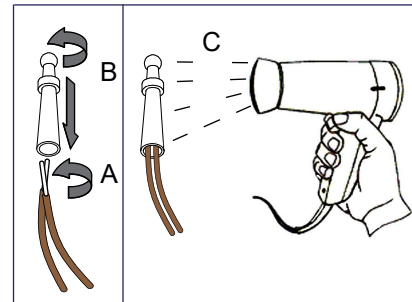

Lowie IP54 1x LED 3000K flood GI

126703XX

1

2

N ⊕ L

3

Can be used with:
11189802 Earthpin 350mm BI

Replace protective shield when broken.
The luminaire shall only be used complete with its protective shield.
Reference number: 1012034