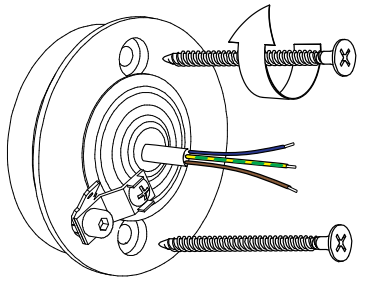

Lowie IP54 1x LED 3000K flood GI

126703XX

1

2

N ⊕ L

3

Can be used with:
11189802 Earthpin 350mm BI

Replace protective shield when broken.
The luminaire shall only be used complete with its protective shield.
Reference number: 1012034