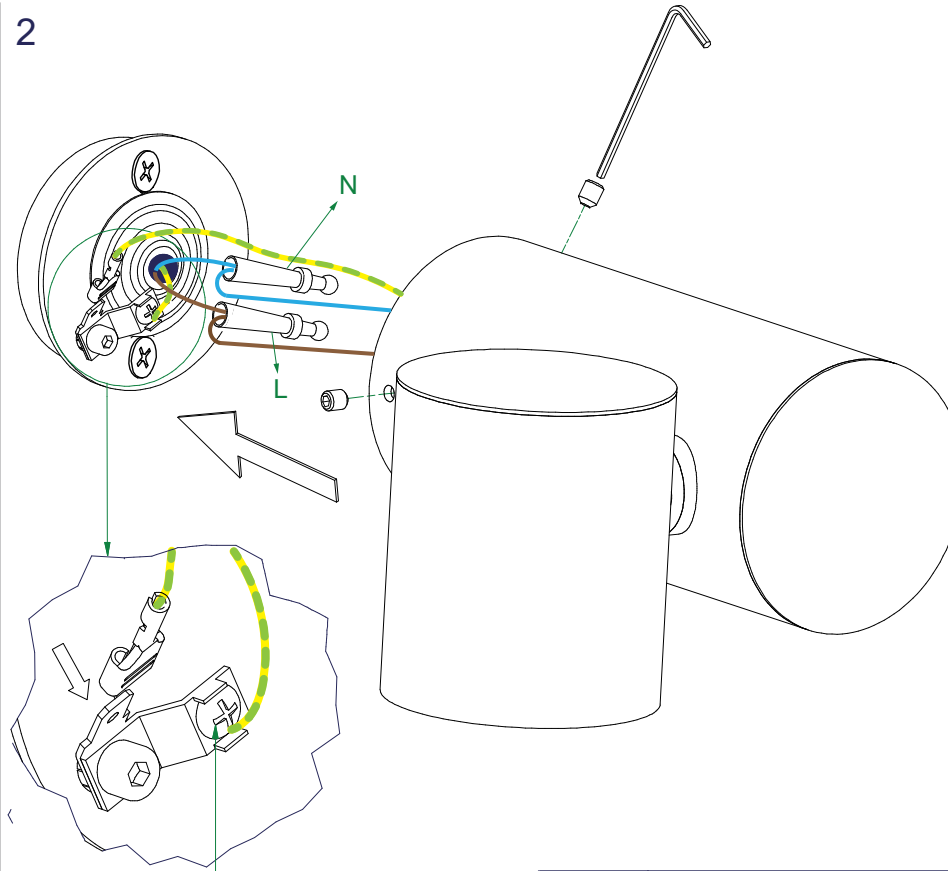

Lowie IP54 1x LED 3000K flood GI

126703XX

1

2

N ⊕ L

3

Can be used with:
11189802 Earthpin 350mm BI

Replace protective shield when broken.
The luminaire shall only be used complete with its protective shield.
Reference number: 1012034