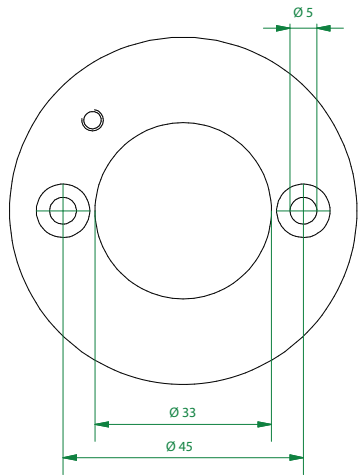

Lowie IP54 1x LED 3000K flood GI

126703XX

1

2

N ⊕ L

3

Can be used with:
11189802 Earthpin 350mm BI

Replace protective shield when broken.
The luminaire shall only be used complete with its protective shield.
Reference number: 1012034