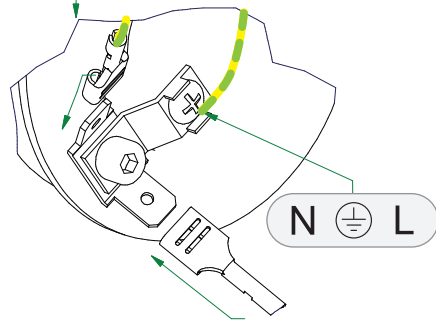

Lowie IP54 2x LED 3000K flood GI

126704XX

1

2

3

Can be used with:
11189802 Earthpin 350mm BI

	Replace protective shield when broken. The luminaire shall only be used complete with its protective shield. Reference number: 1012034		The light source contained in this luminaire shall only be replaced by the manufacturer or his service agent or a similar qualified person
--	--	--	--