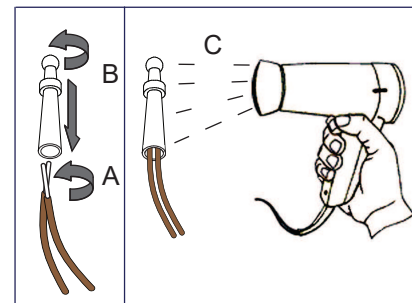

Lowie IP54 2x LED 3000K flood GI

126704XX

1

2

3

Can be used with:
11189802 Earthpin 350mm BI

	Replace protective shield when broken. The luminaire shall only be used complete with its protective shield. Reference number: 1012034		The light source contained in this luminaire shall only be replaced by the manufacturer or his service agent or a similar qualified person
--	--	--	--