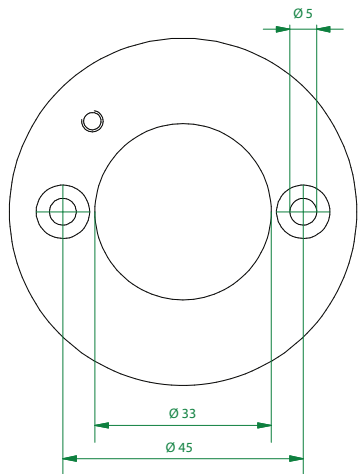

Lowie IP54 2x LED 3000K flood GI

126704XX

1

2

3

Can be used with:
11189802 Earthpin 350mm BI

	Replace protective shield when broken. The luminaire shall only be used complete with its protective shield. Reference number: 1012034		The light source contained in this luminaire shall only be replaced by the manufacturer or his service agent or a similar qualified person
--	--	--	--