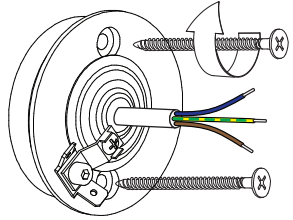

Lowie IP54 2x LED 3000K flood GI

126704XX

1

2

3

Can be used with:
11189802 Earthpin 350mm BI

	Replace protective shield when broken. The luminaire shall only be used complete with its protective shield. Reference number: 1012034		The light source contained in this luminaire shall only be replaced by the manufacturer or his service agent or a similar qualified person
--	--	--	--