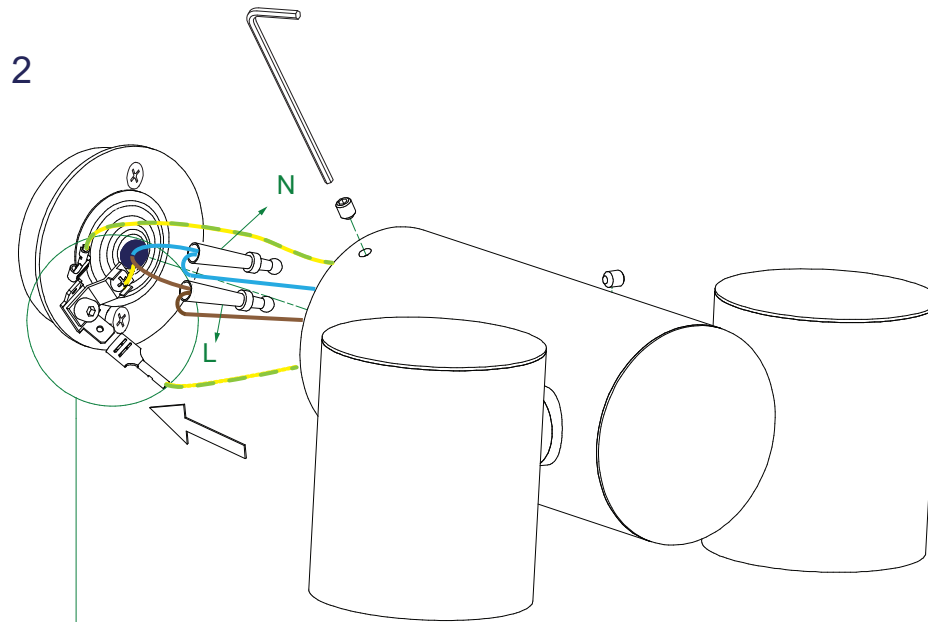

Lowie IP54 2x LED 3000K flood GI

126704XX

1

2

3

Can be used with:
11189802 Earthpin 350mm BI

	Replace protective shield when broken. The luminaire shall only be used complete with its protective shield. Reference number: 1012034		The light source contained in this luminaire shall only be replaced by the manufacturer or his service agent or a similar qualified person
--	--	--	--