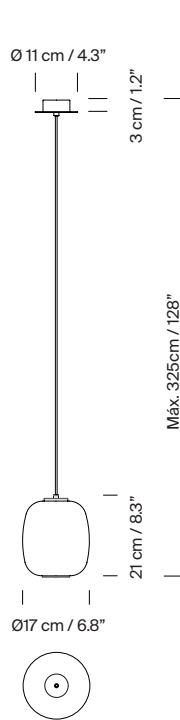

Model B: Globo Cestita

Collection:
Table lamps

Wall lamps