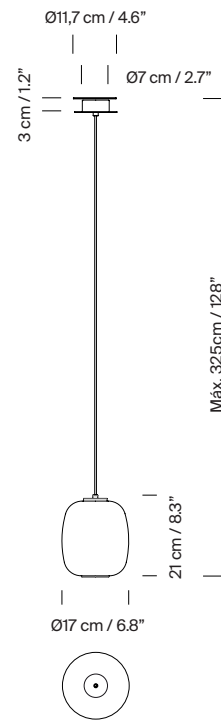

Model B: Globo Cestita

Collection:
Table lamps

Wall lamps