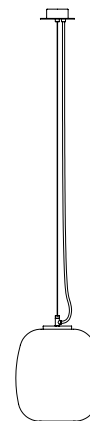

Globo Cesta

Globo Cestita

A

B

Strolling through Barcelona in the 1960s, designer Miguel Milá found an abandoned opal globe in front of a glass factory. He picked it up, and over the years, it became the heart of this large family. As its name suggests, Cesta (Spanish for basket), was designed to hold this fragile piece.

Freed from its structure, the opal glass now shines on its own, maintaining the elegance of a classic with a contemporary presence.

The Cesta family is made up of the Cesta, Cestita, Cestita Batería, Cestita Alubat, Cesta Metálica, and Cestita Metálica table lamps, the Wally wall lamp, and the Globo Cesta and Globo Cestita pendant lamps, symbols of Mediterranean warmth and well-being. These masterpieces by Miguel Milá are part of our Design Classics collection, a series of objects created throughout the Modernist era.

General description:

White opal glass lampshade.
Black metallic circular canopy.
Suitable for side entry adaptor.
Junction Box adaptor included Ø 11,7 cm / 4.6" (UL market).
Electric cable length: 3 m / 118.1"

Approximate weight (unpacked):

(A) Globo Cesta: 2,7 kg / 5.9 lb
(B) Globo Cestita: 1,1 kg / 2.4 lb

Technical information:

Light source included (CE market):

(A)
LED bulb: 12 W / 1.521 lm / 2700K / A++ (subject to updates in LED technology)
E27 - E26 / Max. hgt. 130 mm / 5.1" / Max. power 75 W
Maximum bulb diameter: 70 mm / 2.7"