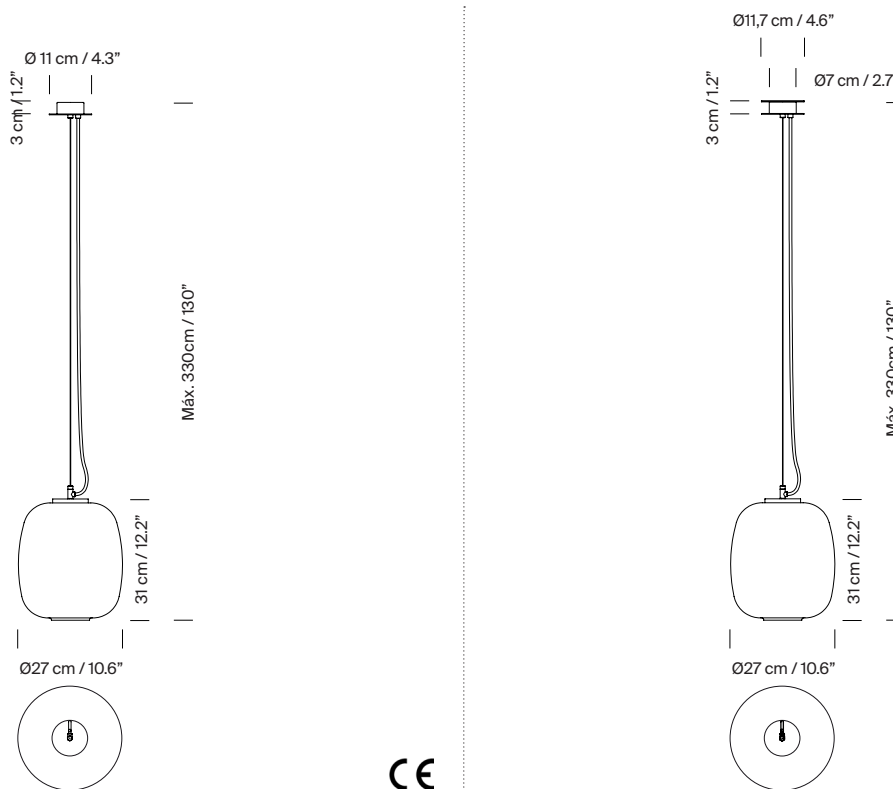

General description:

White opal glass lampshade.
Black metallic circular canopy.
Suitable for side entry adaptor.
Junction Box adaptor included Ø 11,7 cm / 4.6" (UL market).
Electric cable length: 3 m / 118.1"

Approximate weight (unpacked):

(A) Globo Cesta: 2,7 kg / 5.9 lb
(B) Globo Cestita: 1,1 kg / 2.4 lb

Technical information:

Light source included (CE market):

(A)
LED bulb: 12 W / 1.521 lm / 2700K / A++ (subject to updates in LED technology)
E27 - E26 / Max. hgt. 130 mm / 5.1" / Max. power 75 W
Maximum bulb diameter: 70 mm / 2.7"

(B)
LED bulb: 4,5 W / 470 lm / 2700K / A++ (subject to updates in LED technology)
E27 - E26 / Max. hgt. 130 mm / 5.1" / Max. power 40 W

Compatible with bulbs of the Energy efficiency class (E.E.C): A++... E.
Suitable only for indoor use.
Always use the light source recommended or equivalent.

Others:

The lamp is delivered in one package.
The assembly instructions are delivered with the product.

Model A: Globo Cesta

Model B: Globo Cestita

Collection:
Table lamps

Cesta

Cestita

Cestita Batería