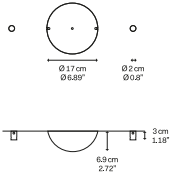

Sky-Fall Canopies

Model Double canopy Sky-Fall

Double canopy Sky-Fall

Structure: Metal

Code

 Chrome

148100

Net weight: 0.90 kg