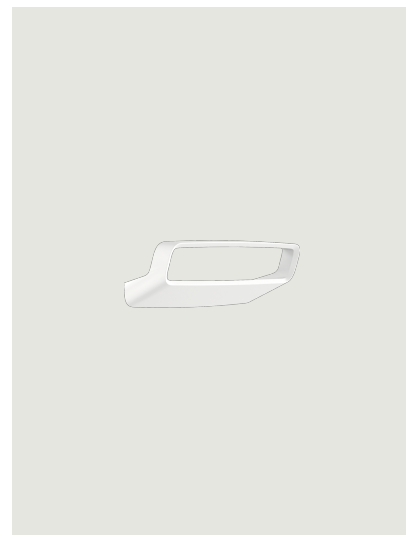

Aile,
Design by Luca Nichetto

Model Aile

The new Aile aluminium wall lamp features a simple and dynamic design reminiscing the aileron of sport cars, after which it has been named. Aile's compact size, sleek design, powerful light output with respect to its dimensions and four rich finishes offer a complete lighting solution even for more intimate settings.

| Aile | Light source | Structure: Metal | Code 2700 K | Code 3000 K |
|------|---|--------------------|-------------|-------------|
| | LED 2700 K 2 x 8 W / 1840 lm 220–240 V CRI 92 MacAdam 3–Step | Matte White – 9010 | 17550 1027 | 17550 1030 |
| | or LED 3000 K 2 x 8 W / 1960 lm 220–240 V CRI 92 MacAdam 3–Step | Matte Black – 9005 | 17550 2027 | 17550 2030 |
| | LED included | Champagne | 17550 4527 | 17550 4530 |
| | | Lacquer Red | 17550 6027 | 17550 6030 |