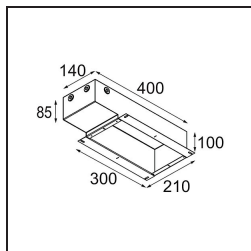

11624130 Conbox 140x400x100x210