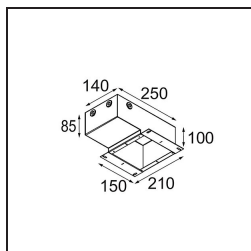

11624030 Conbox 140x250x100x210