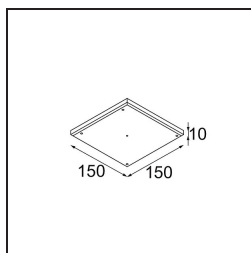

12292630 Gypsum fibreboard 150x150