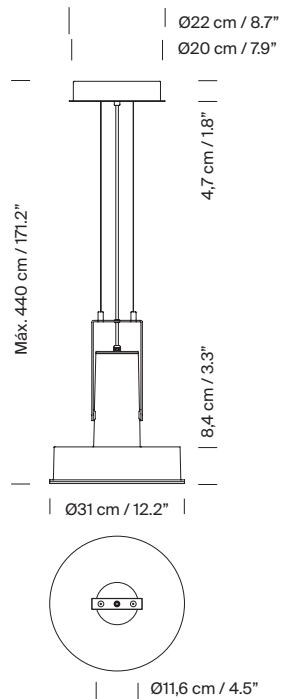

Arne Domus

Santa & Cole Team. 2015
Pendant lamps

Regulations:

CE
UNE-EN 60598
UNE-EN 55015
UNE-EN 60529
UNE-EN 62031
UNE-EN 61000-3-2
UNE-EN 61347-2-13

UL

Damp location
UL-1598
UL-8750
E-336377

Maintenance:

Clean with a smooth cloth. Do not use ammonia, solvents or abrasive cleaning products.

Others:

The lamp is delivered in one package.
The assembly instructions are delivered with the product.

Model:

Collection:

Pendant lamps