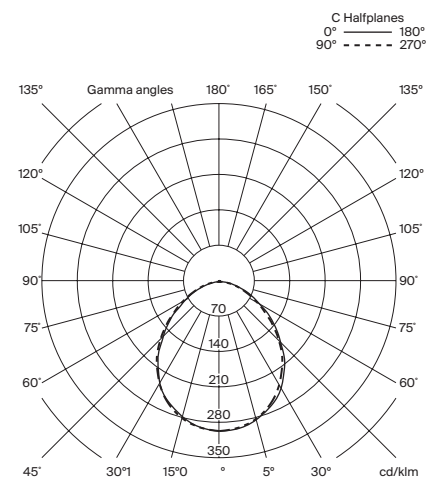

Arne Domus

Santa & Cole Team. 2015
Pendant lamps

Originally designed for Santa & Cole's urban lighting catalogue and now produced by the subsidiary Urbidermis, Arne Domus is the domestic version of the traditional industrial spotlight, made according to 21st century standards. Sturdy and very efficient, it is perfectly adequate to its function. Its high resistance makes it suitable for both indoor and outdoor spaces.

Made from an aluminium body, a unique circular plate covered by an opaline diffuser hosts the LED light source. The lamp features sleek lines, geometric-inspired, and an exquisite light that makes visible the most subtle hues. Simple and colourful, it is a modest tribute to the spirit of Scandinavian design.

General description:

Matte aluminium injection structure with 4 colour options: S&C white, aluminium grey, dark green, and mustard.
Acid-etched and tempered glass diffuser.
Circular metal canopy with power supply incorporated.
Suitable for indoor and outdoor use (CE market).
Electric cable length: 4 m / 157.5"
Suitable for Junction Box (UL market).

Approximate weight (unpacked):

6,2 kg / 13.6 lb

Technical information:

Light source included (dimmable).
COB LEDs module

Rated input wattage: 33 W
Operating current: 700 mA
Colour Temp.: 2.700 K
CRI: 90
Lifetime: 40.000 h
Luminous flux: 1.972 lm

Built-in adjustable LED.
Suitable for dimming 1-10V. (Not included external dimmer switch 1-10V).
Energy efficiency class (E.E.C): A++... A.
Suitable for indoor and outdoor use (CE market)

Input voltage: 90 ~ 305 Vac. (50 Hz / 60 Hz).
According to destinatio